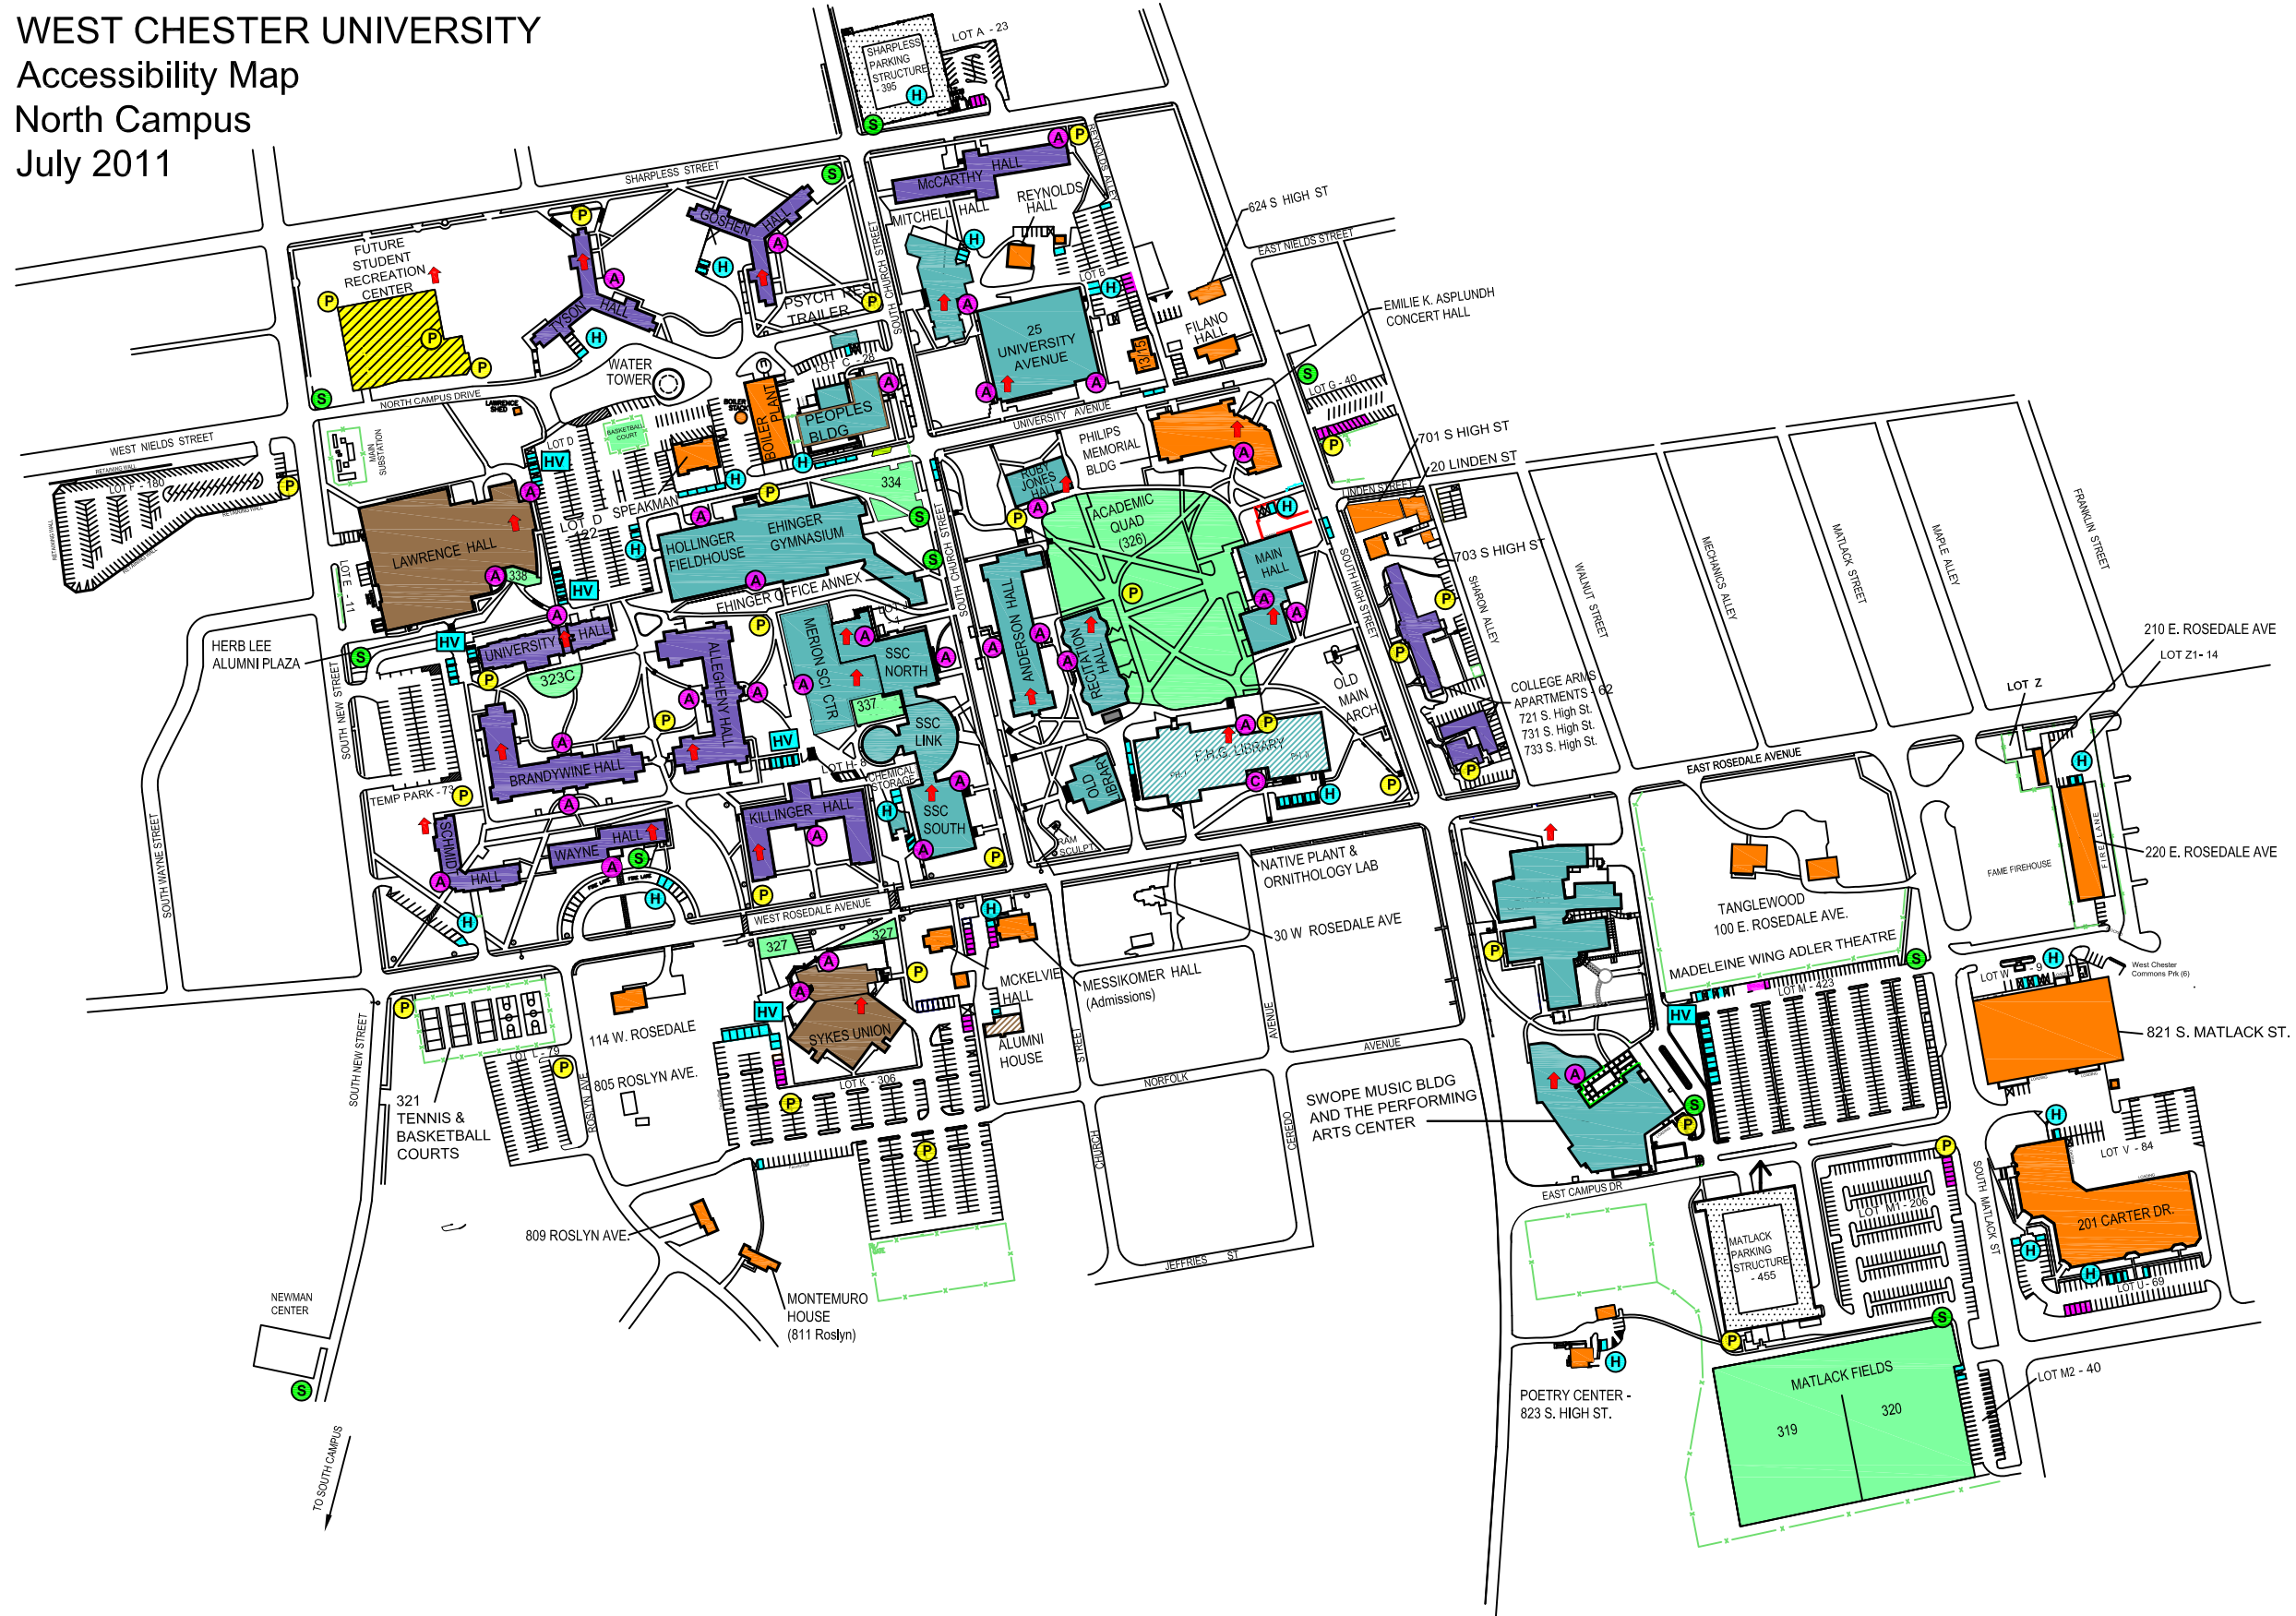

WEST CHESTER UNIVERSITY
 Accessibility Map
 North Campus
 July 2011

LEGEND

BUILDINGS

- ACADEMIC
- AFFILIATED
- AUXILIARY
- FACULTY / STAFF
- LIBRARY
- RESIDENCE LIFE
- BUILDING UNDER CONSTRUCTION

PARKING

- ACCESSIBLE
- METERED SPACE
- VAN SPACE
- VISITOR
- PARKING STRUCTURE

FIELDS

-

ACCESSIBILITY AIDS

- A AUTOMATIC DOORS
- C AUTOMATIC DOOR CARD ACCESS ONLY
- P EMERGENCY PHONES
- S SHUTTLE BUS STOP
- TTY TEXT TYPE TELEPHONE
- ↑ ELEVATOR

WEST CHESTER UNIVERSITY
 Accessibility Map
 South Campus
 July 2011

CAREY DRIVE LOT X

301 SOCCER PRACTICE FIELD
 302 SOCCER PRACTICE FIELD
 303 SOCCER/LACROSSE FIELD

TIGUE ROAD

341 ROBERT B. GORDON NATURAL AREA FOR ENVIRONMENTAL STUDIES - FLOODPLAIN / WETLANDS

850 S. NEW STREET

SOUTH NEW STREET

McCOY FARM (GROUNDS)

McCOY GARRISON

McCOY BARN

EQUIP BARN

LOT T - 49

328 TRANSFER AREA

LOT Q - 488