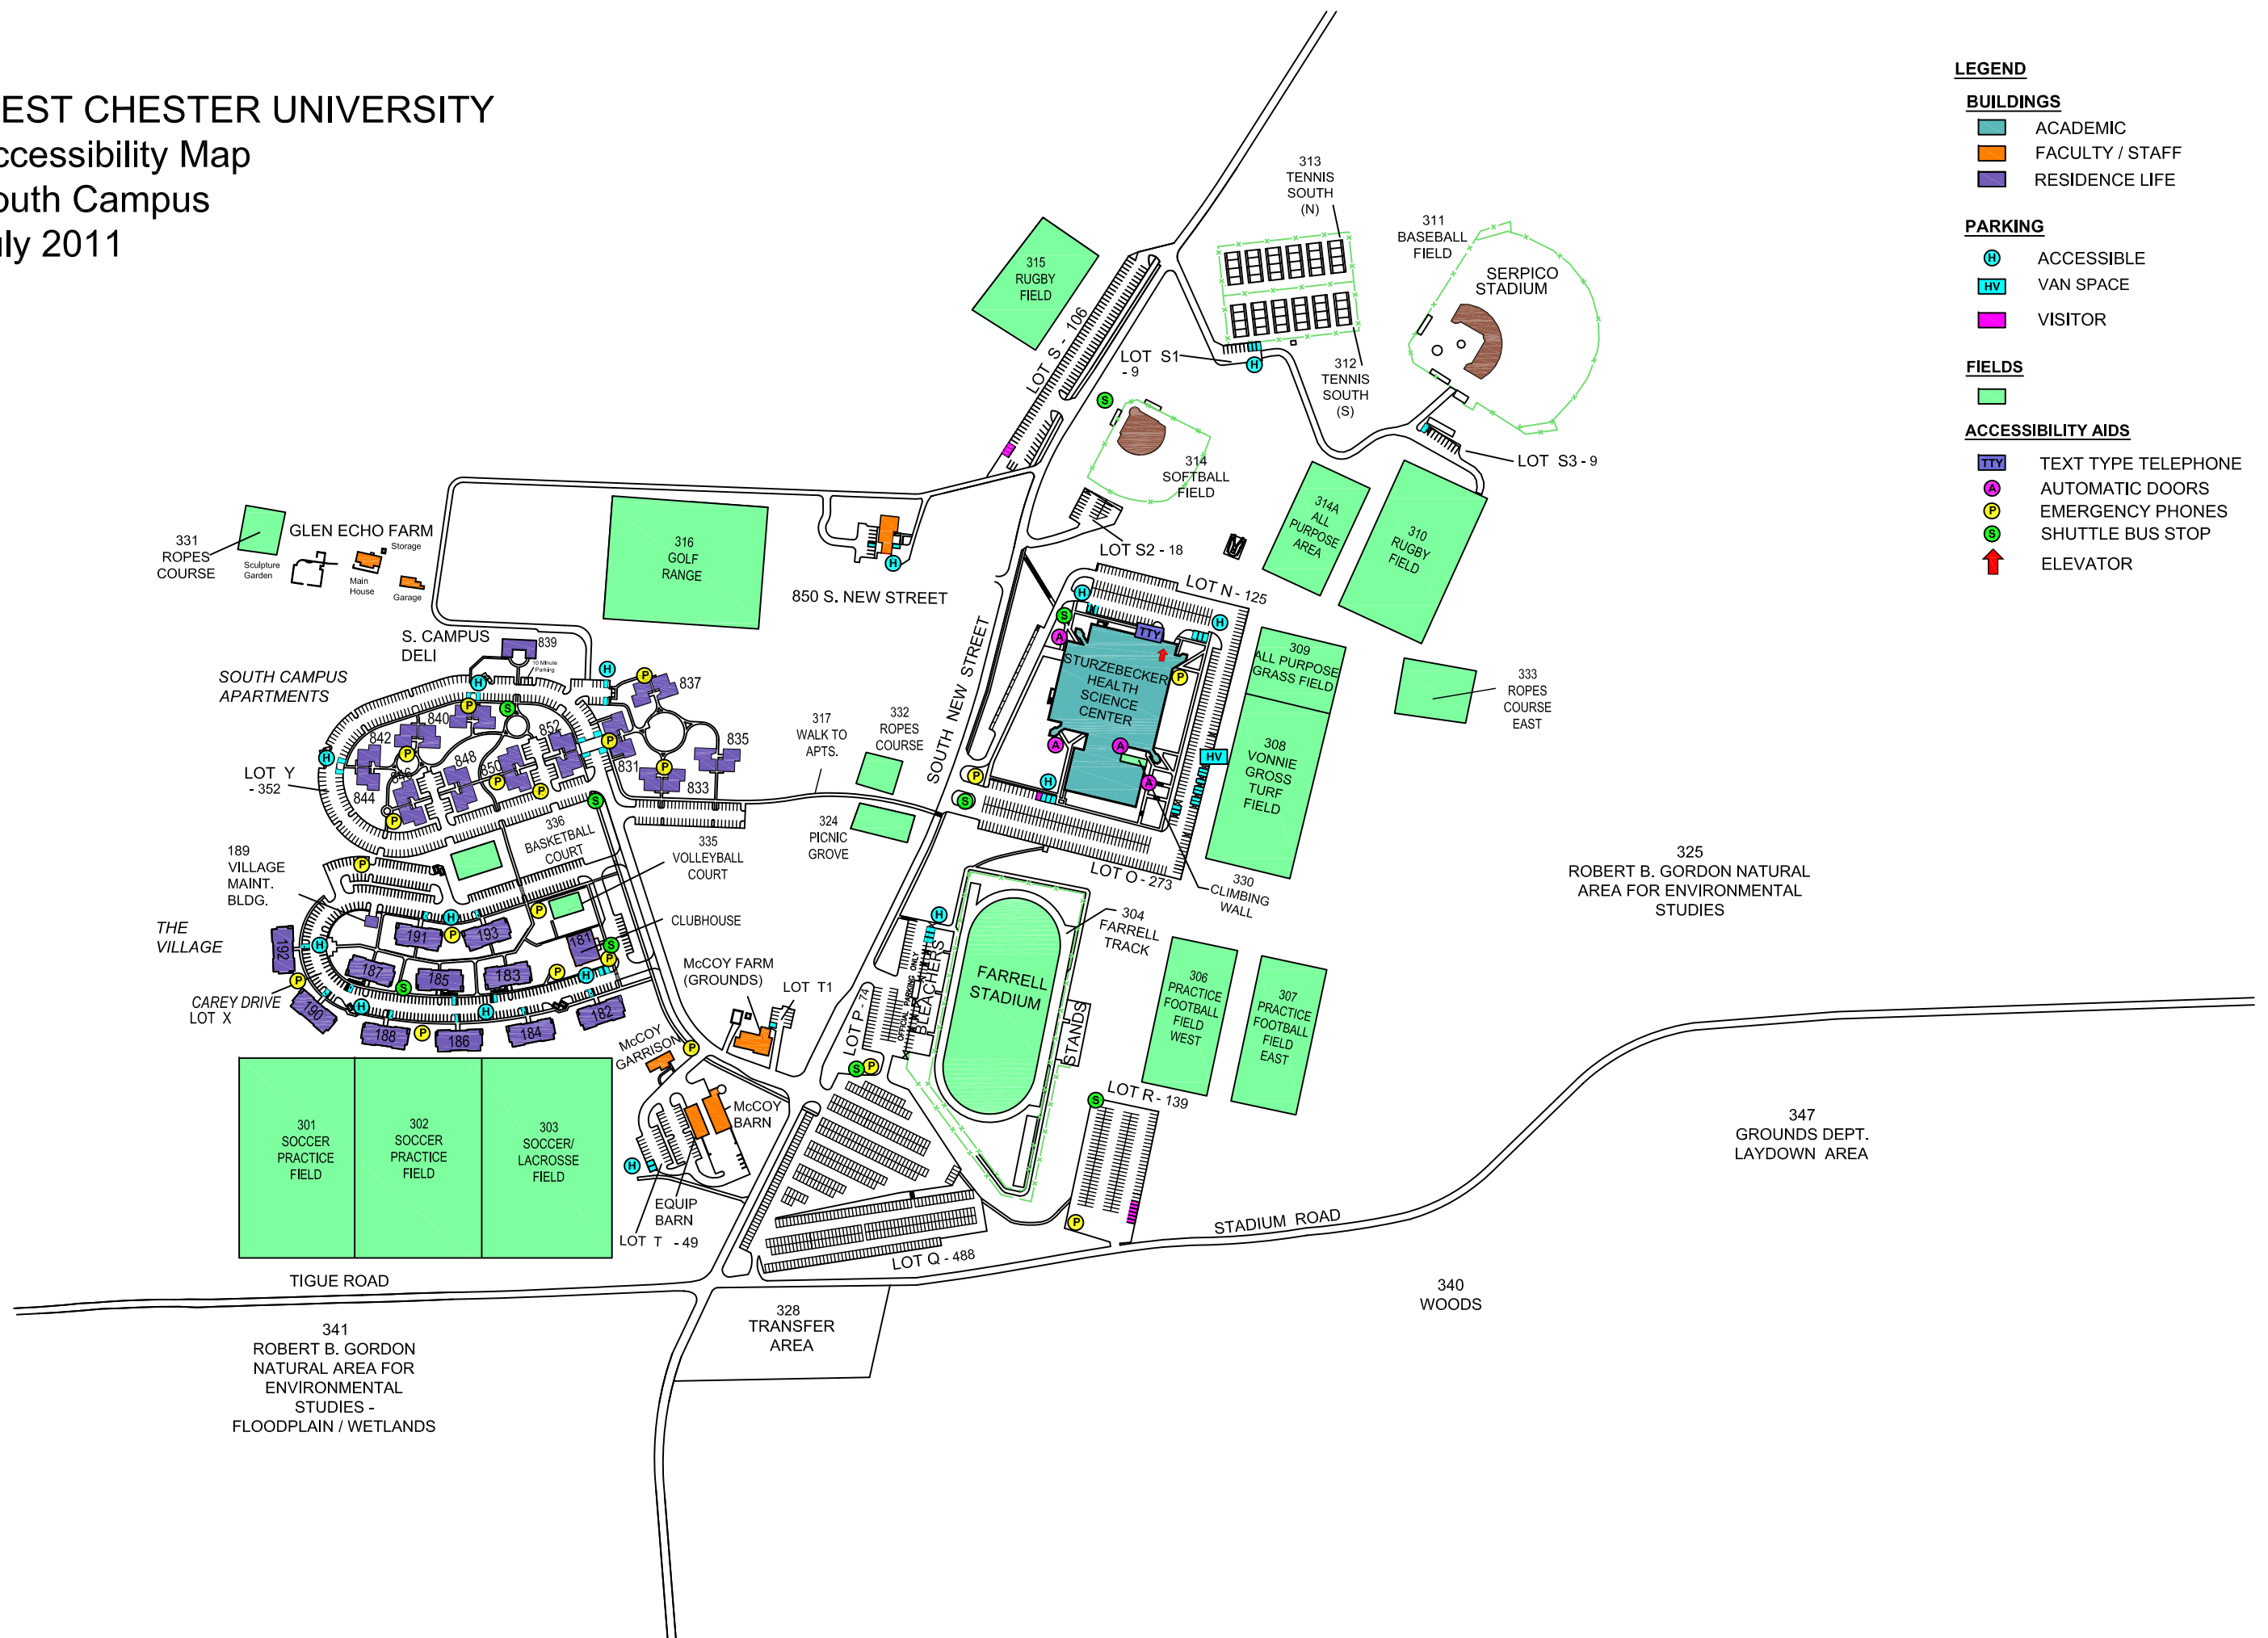

WEST CHESTER UNIVERSITY
Accessibility Map
South Campus
July 2011

LEGEND

BUILDINGS

- ACADEMIC
- FACULTY / STAFF
- RESIDENCE LIFE

PARKING

- ACCESSIBLE
- VAN SPACE
- VISITOR

FIELDS

ACCESSIBILITY AIDS

- TEXT TYPE TELEPHONE
- AUTOMATIC DOORS
- EMERGENCY PHONES
- SHUTTLE BUS STOP
- ELEVATOR

331 ROPES COURSE
GLEN ECHO FARM
Sculpture Garden
Main House
Garage
Storage

SOUTH CAMPUS APARTMENTS

THE VILLAGE

CAREY DRIVE LOT X

301 SOCCER PRACTICE FIELD
302 SOCCER PRACTICE FIELD
303 SOCCER/LACROSSE FIELD

TIGUE ROAD

341 ROBERT B. GORDON NATURAL AREA FOR ENVIRONMENTAL STUDIES - FLOODPLAIN / WETLANDS

850 S. NEW STREET

SOUTH NEW STREET

McCOY FARM (GROUNDS)

McCOY GARRISON

McCOY BARN

EQUIP BARN

LOT T - 49

328 TRANSFER AREA

LOT Q - 488

STADIUM ROAD

340 WOODS

347 GROUNDS DEPT. LAYDOWN AREA

325 ROBERT B. GORDON NATURAL AREA FOR ENVIRONMENTAL STUDIES

LOT O - 273

FARRELL STADIUM

BLEACHERS

STANDS

LOT P - 274

LOT R - 139

304 FARRELL TRACK

306 PRACTICE FOOTBALL FIELD WEST

307 PRACTICE FOOTBALL FIELD EAST

LOT S - 106

315 RUGBY FIELD

LOT S1 - 9

314 SOFTBALL FIELD

312 TENNIS SOUTH (S)

313 TENNIS SOUTH (N)

LOT S3 - 9

311 BASEBALL FIELD

SERPICO STADIUM

310 RUGBY FIELD

314A ALL PURPOSE AREA

309 ALL PURPOSE GRASS FIELD

308 VONNIE GROSS TURF FIELD

330 CLIMBING WALL

333 ROPES COURSE EAST