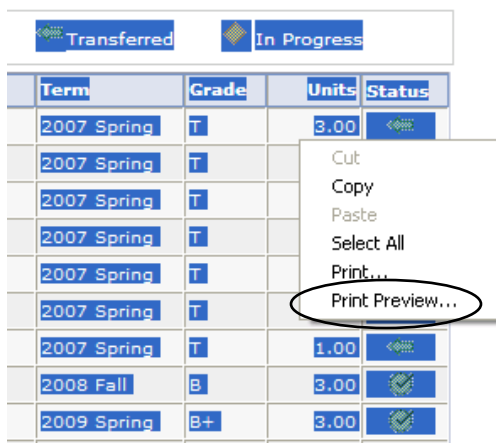

c. Change the option in the toolbar to 'As selected in screen'

Internet Explorer 7

Issue: Print Preview only shows what is displayed on the screen and browser page has 'Shrink to Fit' always enabled.

Solution:

1. Using **File-> Print** or **right click -> Print** will print correctly
2. Using Print Preview
 - a. To use Print Preview , right click in the target area and click on **Select All**

b. Right Click again and click on **Print Preview**