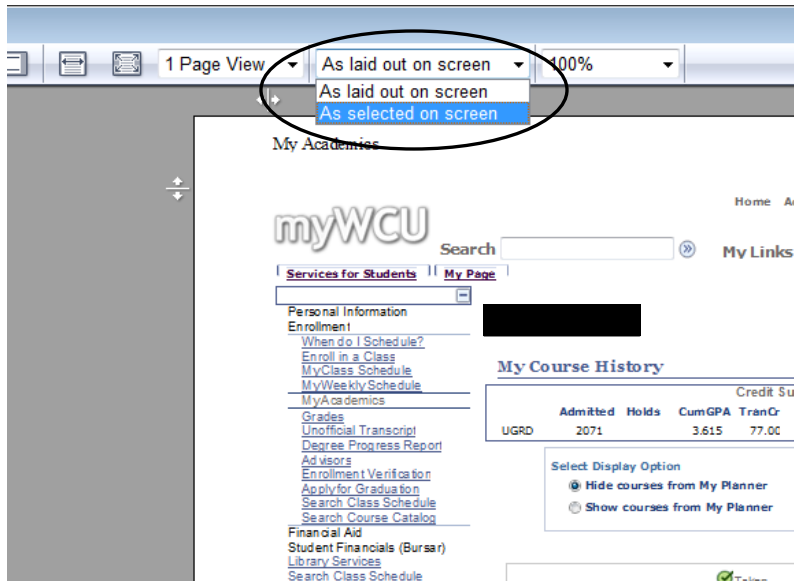

c. Change the option in the toolbar to 'As selected in screen'

Internet Explorer 7

Issue: Print Preview only shows what is displayed on the screen and browser page has 'Shrink to Fit' always enabled.

Solution:

1. Using **File-> Print** or **right click -> Print** will print correctly
2. Using Print Preview
  - a. To use Print Preview , right click in the target area and click on **Select All**