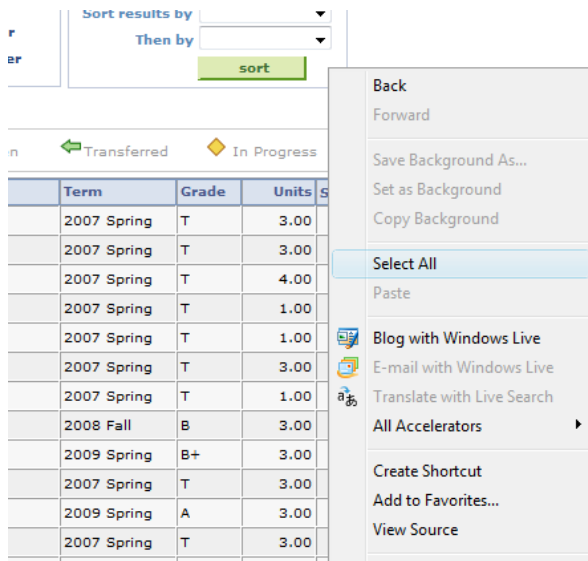

b. Right Click again and click on **Print Preview**

c. Change option in the toolbar from 'As laid out on screen' to 'As Selected in screen' and change 'Shrink to Fit' to 100%.