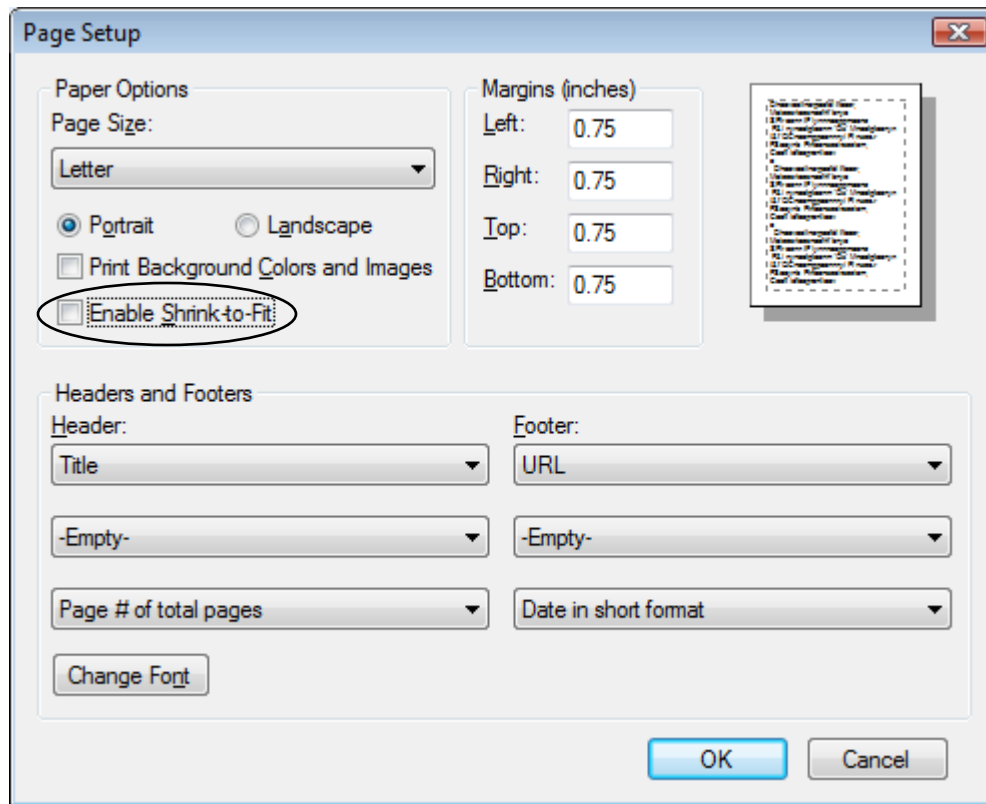

Printing Issues with People Tools 8.50

Internet Explorer 8.0

Issue: Print Preview only shows what is displayed on the screen and browser page setup has 'Shrink to Fit' enabled.

Solution:

1. To change 'Shrink to Fit' option Click on **File -> Page Setup** and uncheck Enable Shrink to Fit