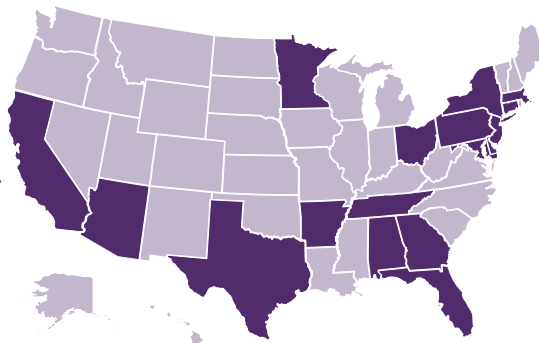

Where Golden Rams Land³

19

DIFFERENT STATES

³ includes employment, volunteer, and continuing education

International Locations³
United Kingdom
Senegal

¹ Survey is adapted from the National Association of Colleges and Employers. The knowledge rate was 40% (1,766/4,411) for all students who graduated in 2019, 43% (1,469/3,435) for undergraduates, and 30% (297/997) for graduate students. One student completed both a Bachelor's and Master's degree. The knowledge rate includes information gathered via survey, university resources, and students' public social media pages. Please visit wcupa.edu/outcomes for further information.