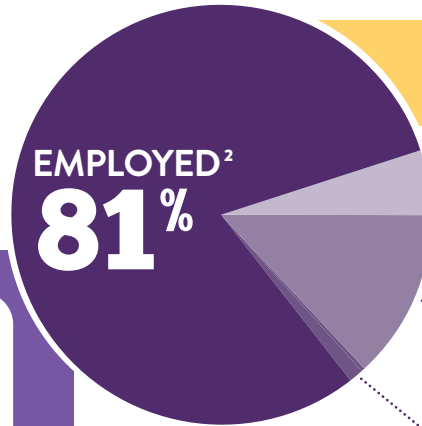

Post-Graduation Plans

Class of 2019 • Graduate Student Results

977 Graduates
30% Knowledge Rate¹

$64,197

Average Salary

West Chester University is a community of educators that develops graduates to succeed personally and professionally and contribute to the common good. The First Destination Survey aims to capture the story of our graduates and showcase where a WCU degree can take you.

Sampling of Employers

- Abramson Center
- American University
- AmerisourceBergen
- AstraZeneca
- BNY Mellon
- Boeing
- Campbell Soup Company
- Cerebral Palsy Association
- Chester County Department of Children, Youth & Families
- Delaware Valley Regional Planning Commission
- Department of Homeland Security
- Downingtown Area School District
- Food and Drug Administration
- The Garage Community and Youth Center
- Kidspace
- Lehigh Valley Health Network
- Lockheed Martin
- Moody's Analytics
- Penn Medicine
- Philadelphia Union
- Pittsburgh Pirates
- SAP
- SEI
- T.W. Ponessa & Associates Counseling Services, Inc.
- Temple University
- University of Memphis

² 75% employed full-time
6% employed part-time
0.3% military service

Sampling of Institutions for Graduate Education

- Bowling Green State University
- City University of New York
- Columbia University
- Long Island University Post
- New York University
- Springfield College
- University of Alabama-Tuscaloosa
- The University of Texas at Austin
- The University of Texas at Dallas
- West Chester University

16%

Employed in Chester County, PA

Employed in Pennsylvania

82%