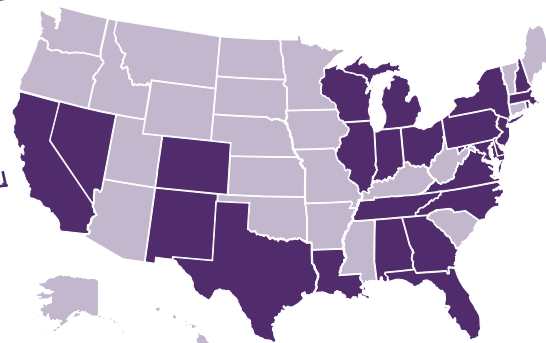

² 62% employed full-time
7% employed part-time
0.5% military service
0.2% voluntary service program

Primary Status After Graduation

Sampling of Institutions for Graduate Education

- Boston University
- California Polytechnic State University
- Fordham University
- Hofstra University
- Johns Hopkins University
- Lehigh University
- Louisiana State University
- Pennsylvania State University
- Texas State University
- Towson University
- West Chester University
- William Paterson University

28%

Employed in Chester County, PA

Employed in Pennsylvania

83%

Where Golden Rams Land³

25

DIFFERENT STATES

³ includes employment, volunteer, and continuing education

International Locations³

United Kingdom
Ukraine

¹ Survey is adapted from the National Association of Colleges and Employers. The knowledge rate was 40% (1,766/4,411) for all students who graduated in 2019, 43% (1,469/3,435) for undergraduates, and 30% (297/997) for graduate students. One student completed both a Bachelor's and Master's degree. The knowledge rate includes information gathered via survey, university resources, and students' public social media pages. Please visit wcupa.edu/outcomes for further information.