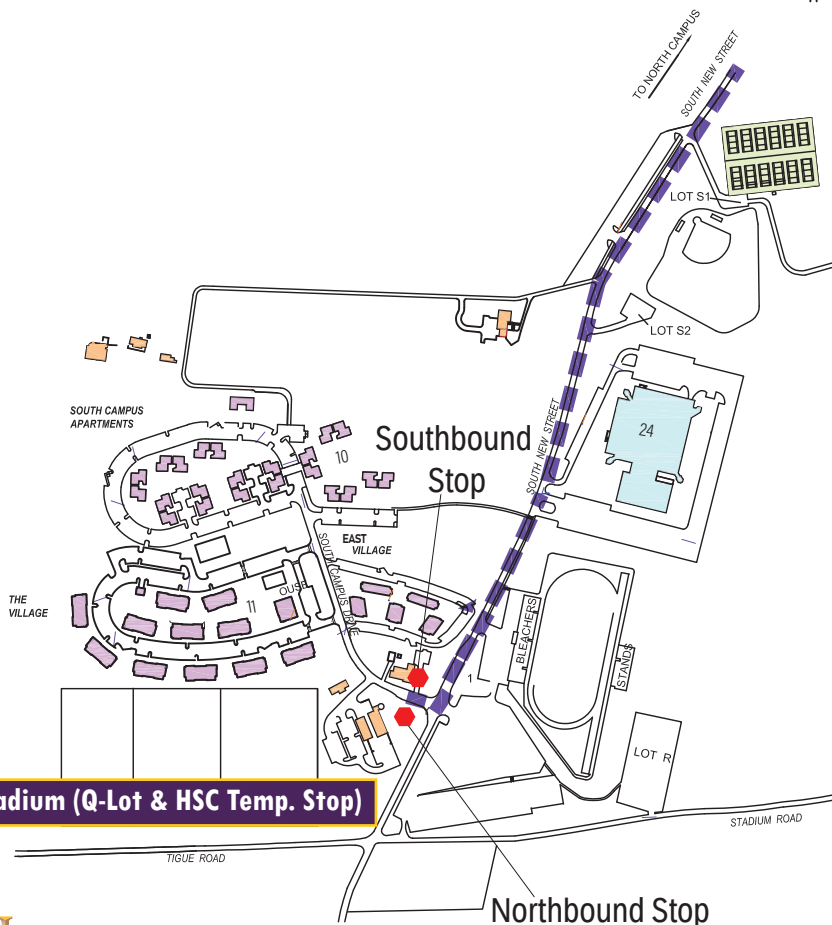

# Homecoming Route

## Stadium Shuttle

### 12-6 PM

- |                          |                           |                            |
|--------------------------|---------------------------|----------------------------|
| <b>STUDENT HOUSING</b>   | <b>ACADEMIC BUILDINGS</b> | <b>STUDENT SERVICES</b>    |
| 1. Tyson                 | 12. BPMC                  | 25. Sykes Student Union    |
| 2. Goshen                | 13. Mitchell Hall         | 26. FHG Library            |
| 3. Schmidt               | 14. 25 University         | 27. Peoples                |
| 4. Killinger             | 15. Ruby Jones            | 28. Student Rec Center     |
| 5. Brandywine Hall       | 16. Main Hall             | 29. Lawrence Center        |
| 6. Allegheny Hall        | 17. Recitation Hall       | 30. University Post Office |
| 7. Commonwealth Hall     | 18. Anderson Hall         |                            |
| 8. University Hall       | 19. Old Library           |                            |
| 9. College Arms Apts.    | 20. Science Complex       |                            |
| 10. South Campus Apts.   | 21. E.O. Bull             |                            |
| 11. Village Campus Apts. | 22. Swope                 |                            |
|                          | 23. 210 E. Rosedale       |                            |
|                          | 24. HSC (Sturzebecker)    |                            |

### STOPS

1. M-Lot
2. Wayne Hall
3. Stadium

Homecoming Shuttle Stops

**Stadium (Q-Lot & HSC Temp. Stop)**