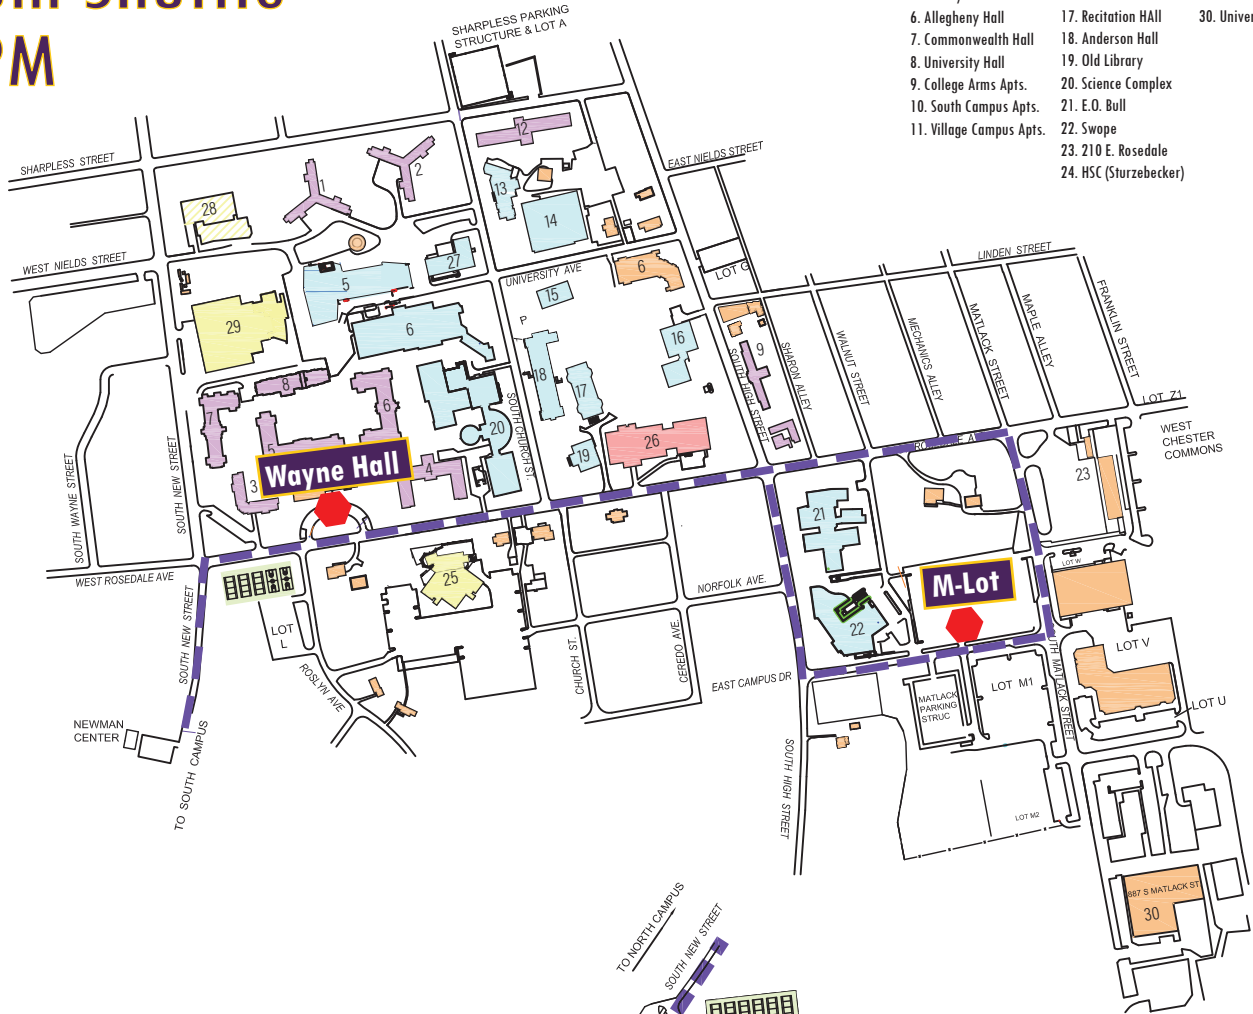

Homecoming Route

Stadium Shuttle

12-6 PM

STUDENT HOUSING	ACADEMIC BUILDINGS	STUDENT SERVICES
1. Tyson	12. BPMC	25. Sykes Student Union
2. Goshen	13. Mitchell Hall	26. FHG Library
3. Schmidt	14. 25 University	27. Peoples
4. Killinger	15. Ruby Jones	28. Student Rec Center
5. Brandywine Hall	16. Main Hall	29. Lawrence Center
6. Allegheny Hall	17. Recitation Hall	30. University Post Office
7. Commonwealth Hall	18. Anderson Hall	
8. University Hall	19. Old Library	
9. College Arms Apts.	20. Science Complex	
10. South Campus Apts.	21. E.O. Bull	
11. Village Campus Apts.	22. Swope	
	23. 210 E. Rosedale	
	24. HSC (Sturzebecker)	

NORTH CAMPUS