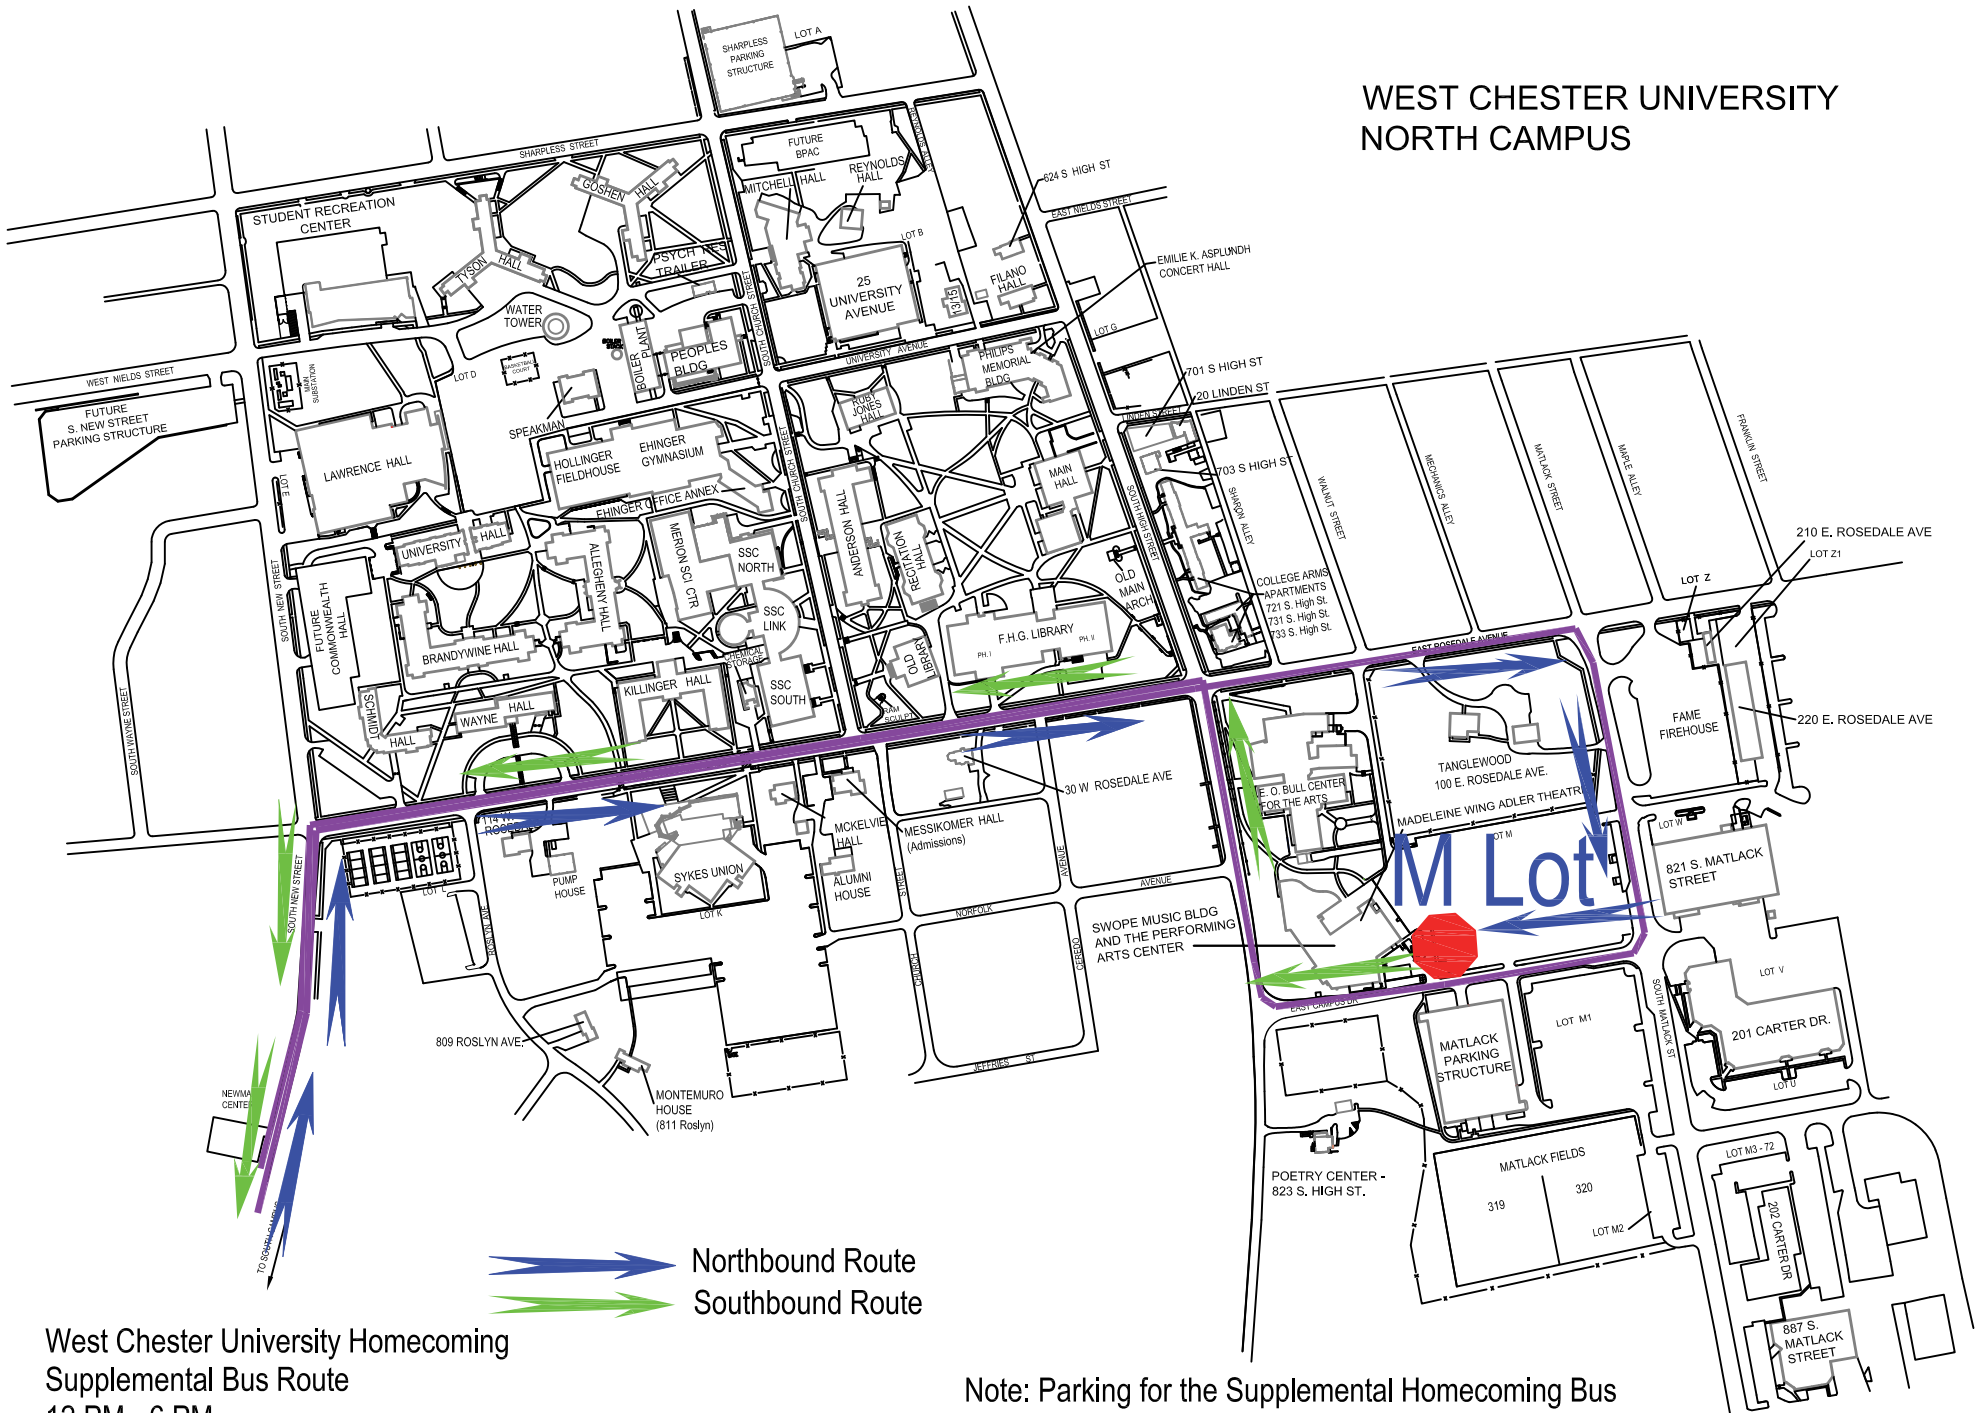

WEST CHESTER UNIVERSITY NORTH CAMPUS

 Northbound Route
 Southbound Route

West Chester University Homecoming
Supplemental Bus Route
12 PM - 6 PM

Note: Parking for the Supplemental Homecoming Bus
is available at M Lot and the Matlack Parking Structure.