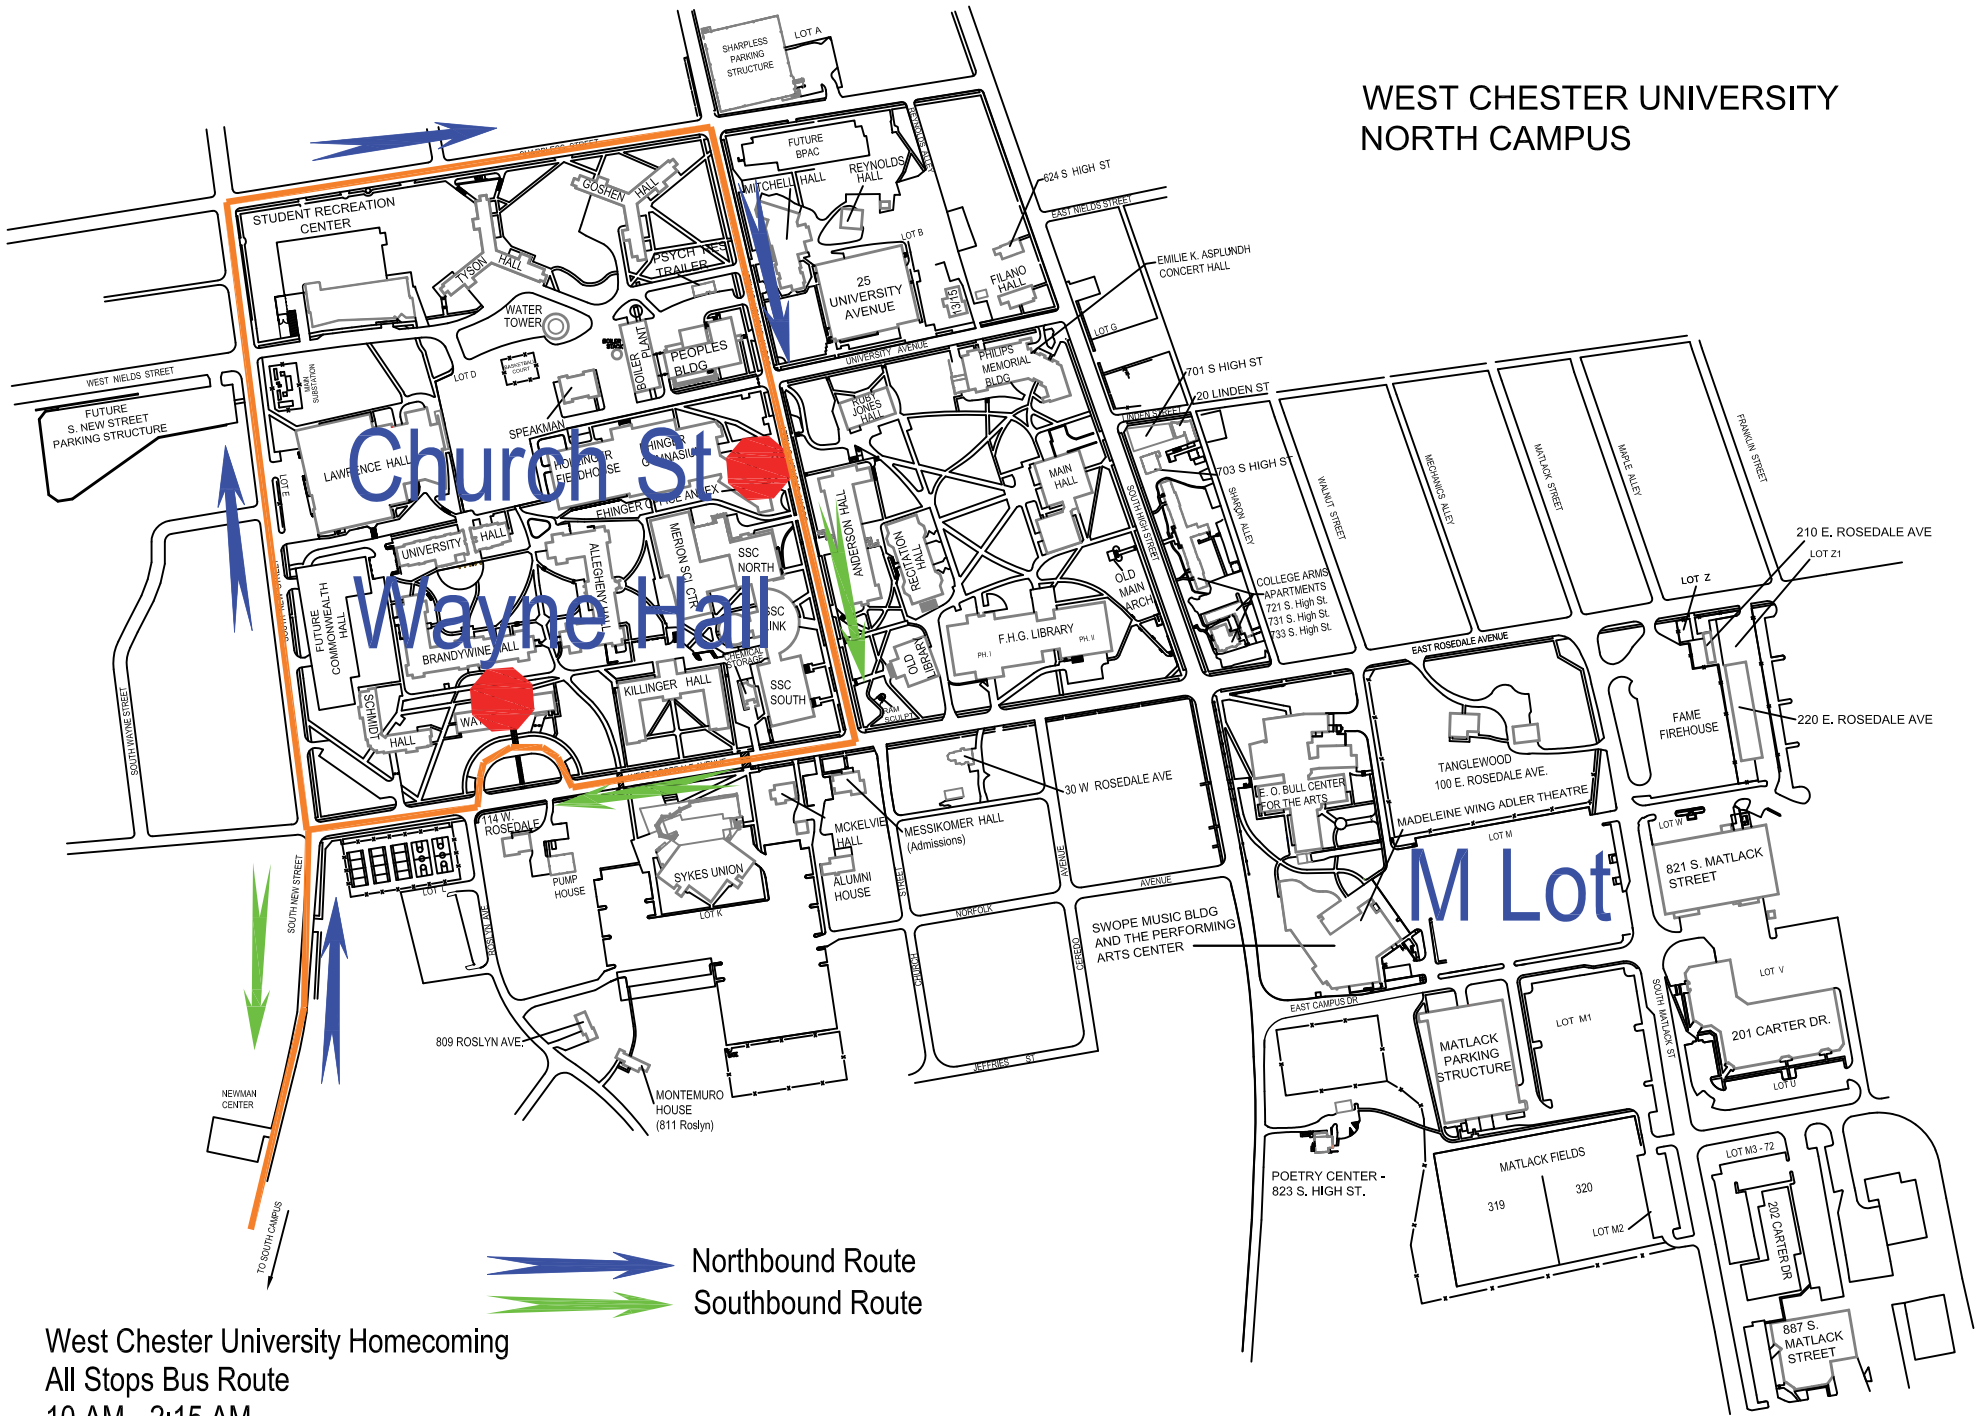

WEST CHESTER UNIVERSITY NORTH CAMPUS

 Northbound Route
 Southbound Route

West Chester University Homecoming
 All Stops Bus Route
 10 AM - 2:15 AM