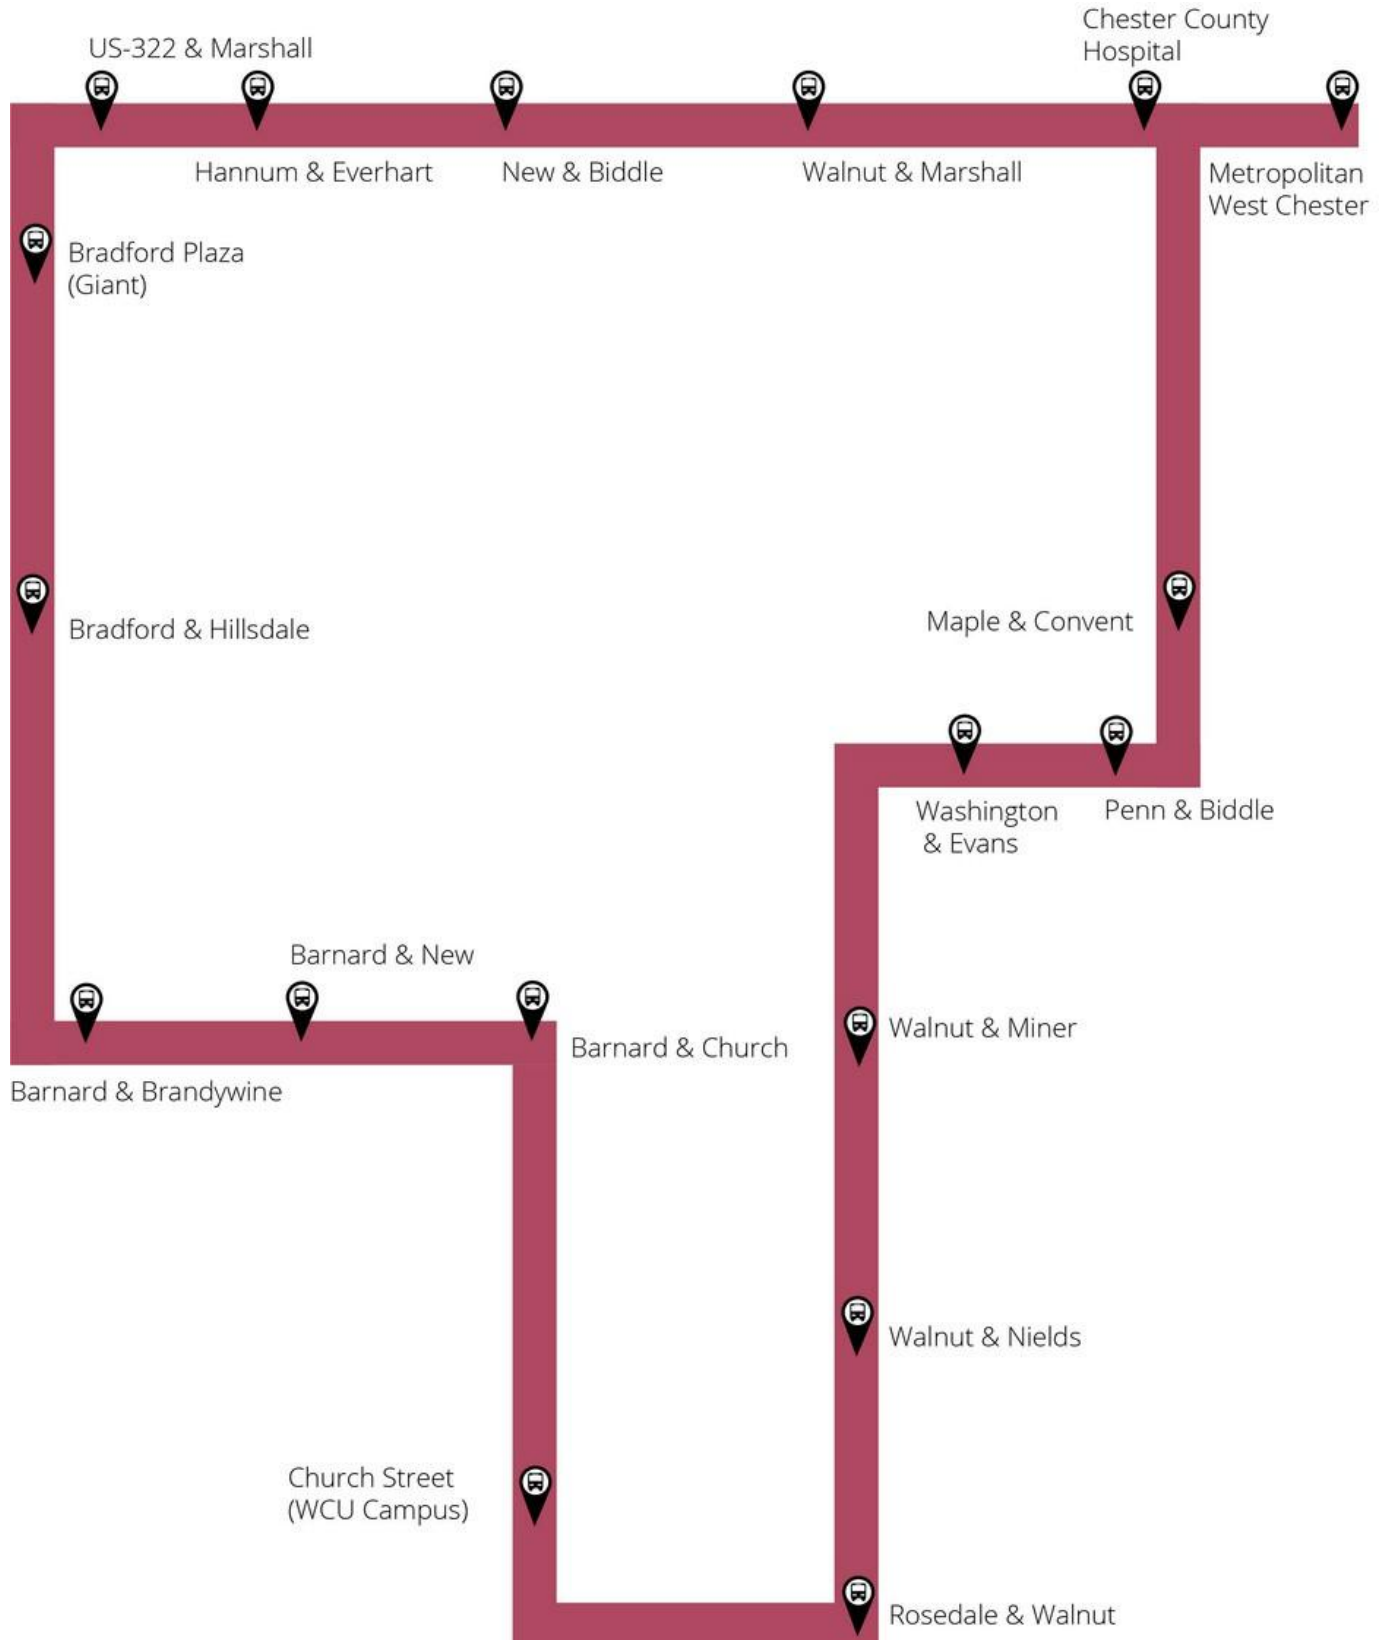

WCU Shuttles

Uptown Loop

Monday-Friday: 6:45 AM - 10:45 PM

Saturday: 12:00 PM - 10:00 PM

US-322 & Marshall

Chester County Hospital

Hannum & Everhart

New & Biddle

Walnut & Marshall

Metropolitan West Chester

Bradford Plaza (Giant)

Bradford & Hillsdale

Maple & Convent

Barnard & New

Washington & Evans

Penn & Biddle

Barnard & Brandywine

Barnard & Church

Walnut & Miner

Walnut & Nields

Church Street (WCU Campus)

Rosedale & Walnut

UPTOWN LOOP

Monday-Friday

Uptown Loop

Stops

1. Church Street
2. Rosedale & Walnut
3. Walnut & Nields
4. Walnut & Miner
5. Washington & Evans
6. Penn & Biddle (MP WC)
7. Maple & Convent
8. Metropolitan West Goshen
9. Chester County Hospital / Manor Crossing
10. Walnut & Marshall
11. New & Biddle
12. Hannum & Everhart
13. US-322 & Marshall
14. Bradford Plaza (GIANT)
15. Bradford & Hillsdale
16. Barnard & Brandywine
17. Barnard & New
18. Barnard & Church