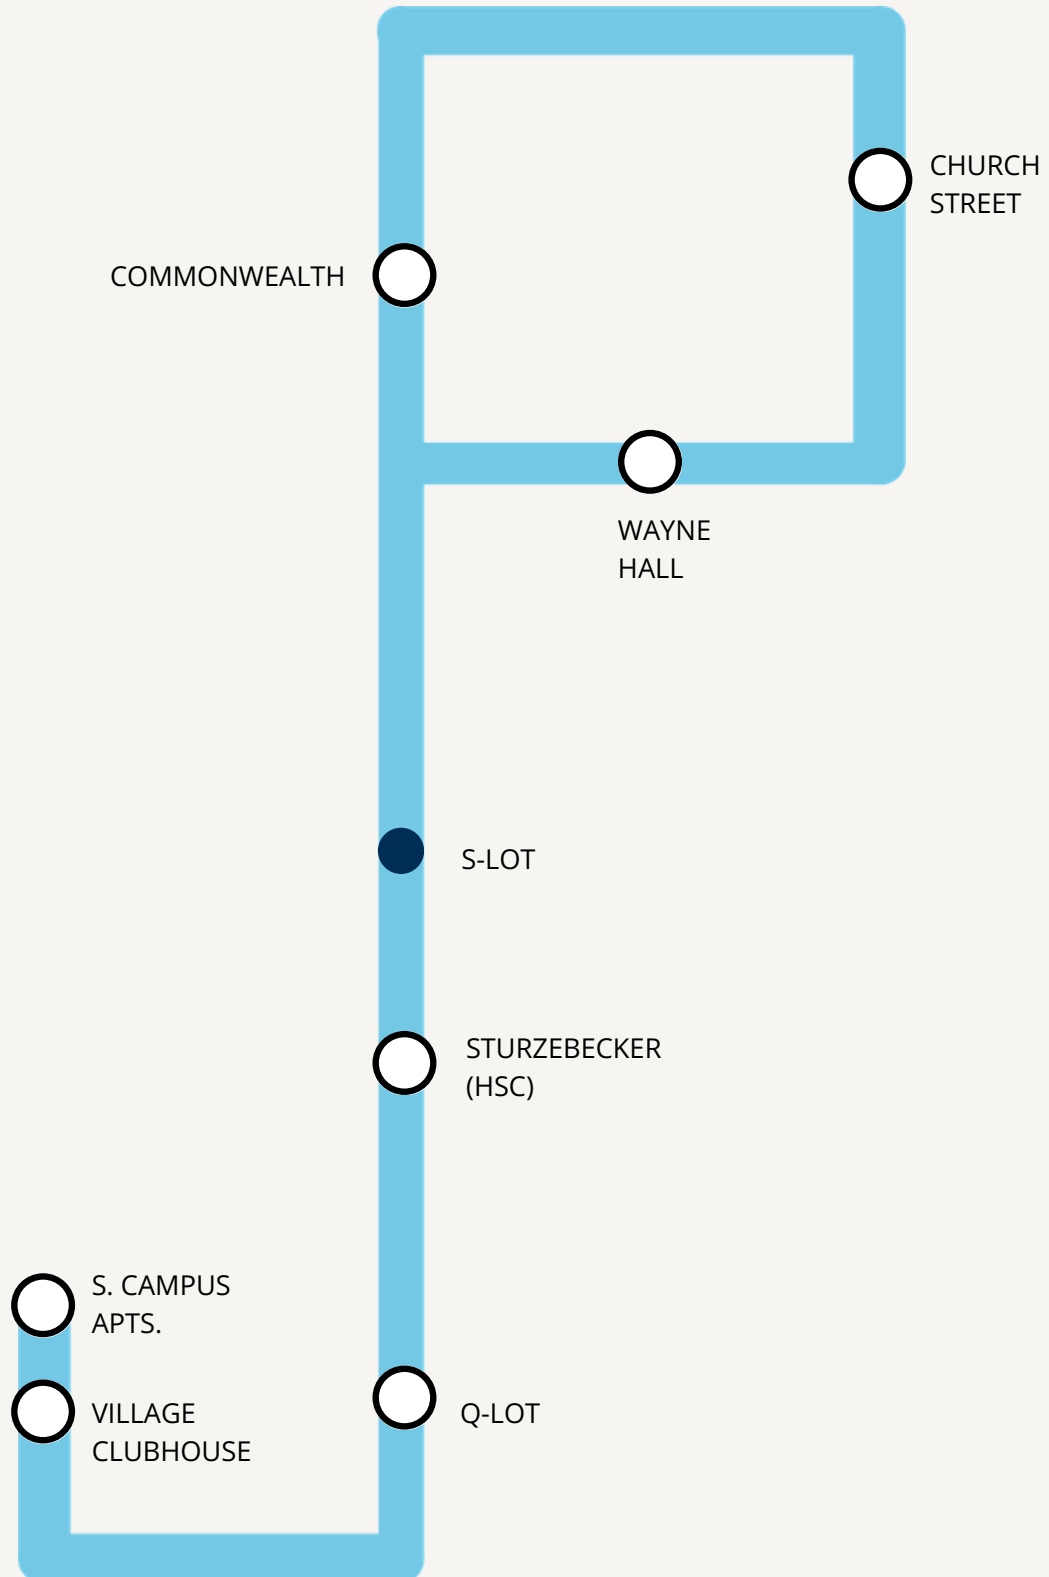

WCU SHUTTLES

SUMMER ROUTE

LEGEND

Shuttle Stop ○

On-Request Stop ●

MONDAY - FRIDAY & FINALS DAYS:
7:40 AM - 10:40 AM & 12:30 PM - 5:00 PM

SUMMER ROUTE

WCU SHUTTLES

STOPS

- 1 Church Street 
- 2 Wayne Hall 
- S-Lot 
- 3 Sturzebecker (HSC) 
- 4 Q-Lot 
- 5 Village Clubhouse 
- 6 Southside (drop off) 
- 7 S. Campus Apts. 
- 8 Commonwealth 

NORTH TO SOUTH ROUTE

1 → 2 → 3 → 4 → 5 → 6

SOUTH TO NORTH ROUTE

7 → 5 → 4 → 3 → 8 → 1

LEGEND

- Apartment / Residential 
- Campus Building 
- Parking Lot 
- On-Request Stop 

SUMMER SESSIONS ROUTE

MONDAY - FRIDAY + FINALS

SERVICE HOURS
 MON-FRIDAY
 7:40 AM - 10:40 AM &
 12:30 PM - 5:00 PM
 +FINALS DAYS

TIMED STOPS: Only key stops are shown with times. Stops marked with a dash (-) are served between the listed timed stops.

LEAVE South Campus Apts.	Village Clubhouse	Q-Lot	R-Lot	HSC (O-Lot)	S-Lot	Common-wealth	LEAVE Church St.	Wayne Hall	HSC (O-Lot)	Q-Lot2	R-Lot3	Village Clubhouse4	ARRIVE Southside
AM								7:40	7:44	-	-	-	7:47
7:49	-	-	-	-	-	7:57	8:00	-	8:08	-	-	-	8:11
8:13	-	-	-	-	-	8:21	8:24	-	8:32	-	-	-	8:35
8:37	-	-	-	-	-	8:45	8:48	-	8:56	-	-	-	8:59
9:01	-	-	-	-	-	9:09	9:12	-	9:20	-	-	-	9:23
9:25	-	-	-	-	-	9:33	9:36	-	9:44	-	-	-	9:47
9:49	-	-	-	-	-	9:57	10:00	-	10:08	-	-	-	10:11
10:13	-	-	-	-	-	10:21	10:24	-	10:32	-	-	-	10:35
10:37	-	-	-	-	-	10:45	10:48						
M 10:40 AM - 12:0 PM													
PM							12:30	-	12:36	-	-	-	12:39
12:41	-	-	-	-	-	12:49	12:54	-	1:00	-	-	-	1:03
1:05	-	-	-	-	-	1:13	1:18	-	1:24	-	-	-	1:27
1:29	-	-	-	-	-	1:37	1:42	-	1:48	-	-	-	1:51
1:53	-	-	-	-	-	2:01	2:06	-	2:12	-	-	-	2:15
2:17	-	-	-	-	-	2:25	2:30	-	2:36	-	-	-	2:39
2:41	-	-	-	-	-	2:49	2:54	-	3:00	-	-	-	3:03
3:05	-	-	-	-	-	3:13	3:18	-	3:24	-	-	-	3:27
3:29	-	-	-	-	-	3:37	3:42	-	3:48	-	-	-	3:51
3:53	-	-	-	-	-	4:01	4:06	-	4:12	-	-	-	4:15
4:17	-	-	-	-	-	4:25	4:30	-	4:36	-	-	-	4:39
4:41	-	-	-	-	-	4:49	4:54	-	5:00	-	-	-	5:03