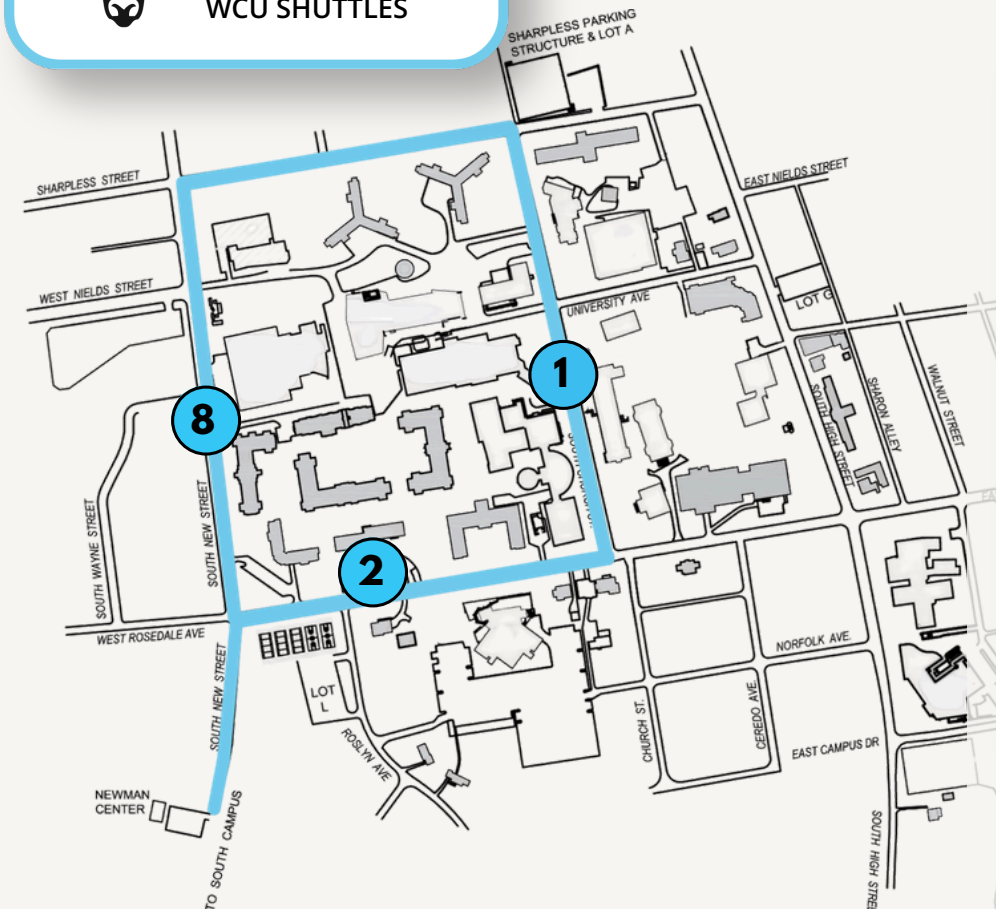

WCU SHUTTLES

SUMMER ROUTE

LEGEND

Shuttle Stop ○

On-Request Stop ●

MONDAY - FRIDAY & FINALS DAYS:
7:40 AM - 10:40 AM & 12:30 PM - 5:00 PM

SUMMER ROUTE

WCU SHUTTLES

STOPS

- 1 Church Street 
- 2 Wayne Hall 
- S-Lot 
- 3 Sturzebecker (HSC) 
- 4 Q-Lot 
- 5 Village Clubhouse 
- 6 Southside (drop off) 
- 7 S. Campus Apts. 
- 8 Commonwealth 

NORTH TO SOUTH ROUTE

1 → 2 → 3 → 4 → 5 → 6

SOUTH TO NORTH ROUTE

7 → 5 → 4 → 3 → 8 → 1

LEGEND

- Apartment / Residential 
- Campus Building 
- Parking Lot 
- On-Request Stop 

SUMMER SESSIONS ROUTE

MONDAY - FRIDAY + FINALS

SERVICE HOURS
 MON-FRIDAY
 7:40 AM - 10:40 AM &
 12:30 PM - 5:00 PM
 +FINALS DAYS

TIMED STOPS: Only key stops are shown with times. Stops marked with a dash (-) are served between the listed timed stops.

LEAVE South Campus Apts.	Village Clubhouse	Q-Lot	R-Lot	HSC (O-Lot)	S-Lot	Common-wealth	LEAVE Church St.	Wayne Hall	HSC (O-Lot)	Q-Lot2	R-Lot3	Village Clubhouse4	ARRIVE Southside
AM								7:40	7:44	-	-	-	7:47
7:49	-	-	-	-	-	7:57	8:00	-	8:08	-	-	-	8:11
8:13	-	-	-	-	-	8:21	8:24	-	8:32	-	-	-	8:35
8:37	-	-	-	-	-	8:45	8:48	-	8:56	-	-	-	8:59
9:01	-	-	-	-	-	9:09	9:12	-	9:20	-	-	-	9:23
9:25	-	-	-	-	-	9:33	9:36	-	9:44	-	-	-	9:47
9:49	-	-	-	-	-	9:57	10:00	-	10:08	-	-	-	10:11
10:13	-	-	-	-	-	10:21	10:24	-	10:32	-	-	-	10:35
10:37	-	-	-	-	-	10:45	10:48						
M 10:40 AM - 12:0 PM													
PM							12:30	-	12:36	-	-	-	12:39
12:41	-	-	-	-	-	12:49	12:54	-	1:00	-	-	-	1:03
1:05	-	-	-	-	-	1:13	1:18	-	1:24	-	-	-	1:27
1:29	-	-	-	-	-	1:37	1:42	-	1:48	-	-	-	1:51
1:53	-	-	-	-	-	2:01	2:06	-	2:12	-	-	-	2:15
2:17	-	-	-	-	-	2:25	2:30	-	2:36	-	-	-	2:39
2:41	-	-	-	-	-	2:49	2:54	-	3:00	-	-	-	3:03
3:05	-	-	-	-	-	3:13	3:18	-	3:24	-	-	-	3:27
3:29	-	-	-	-	-	3:37	3:42	-	3:48	-	-	-	3:51
3:53	-	-	-	-	-	4:01	4:06	-	4:12	-	-	-	4:15
4:17	-	-	-	-	-	4:25	4:30	-	4:36	-	-	-	4:39
4:41	-	-	-	-	-	4:49	4:54	-	5:00	-	-	-	5:03