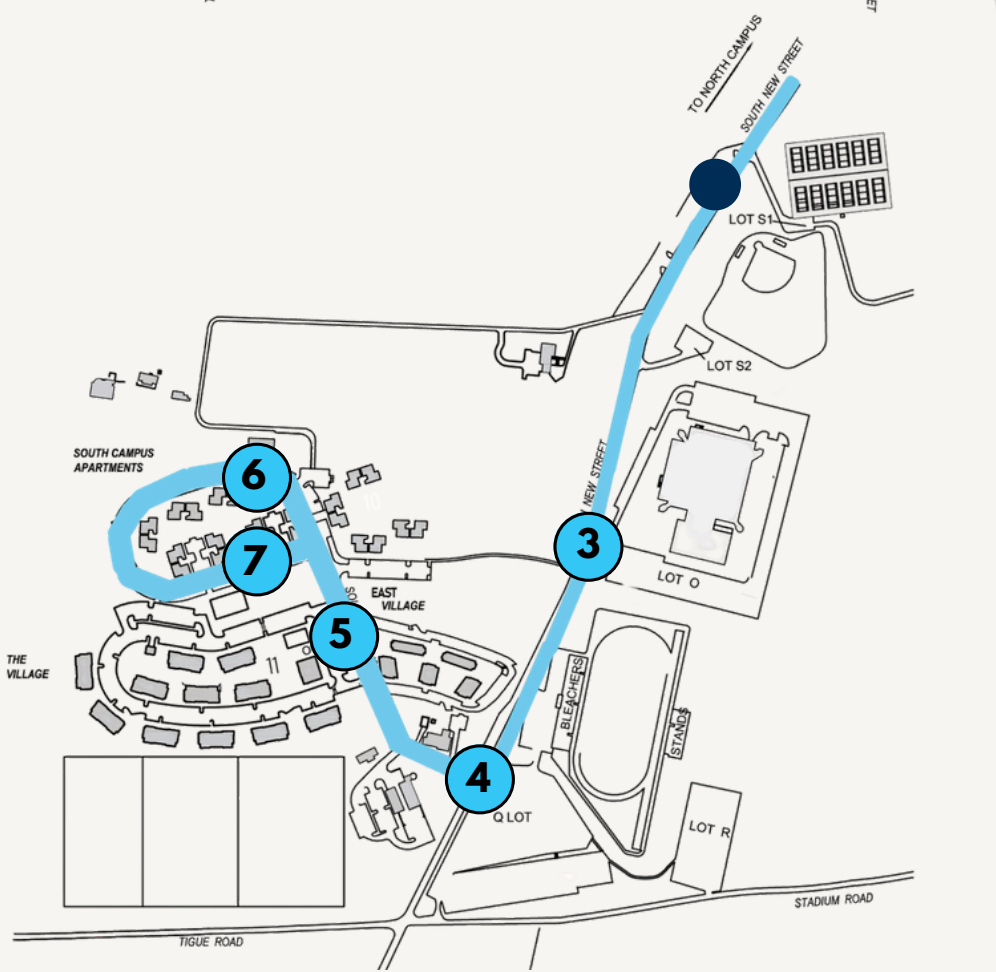

WCU SHUTTLES

SUMMER ROUTE

LEGEND

Shuttle Stop ○

On-Request Stop ●

MONDAY - FRIDAY & FINALS DAYS:
7:40 AM - 10:40 AM & 12:30 PM - 5:00 PM

SUMMER ROUTE

WCU SHUTTLES

STOPS

- 1 Church Street 
- 2 Wayne Hall 
- S-Lot 
- 3 Sturzebecker (HSC) 
- 4 Q-Lot 
- 5 Village Clubhouse 
- 6 Southside (drop off) 
- 7 S. Campus Apts. 
- 8 Commonwealth 

NORTH TO SOUTH ROUTE

1 → 2 → 3 → 4 → 5 → 6

SOUTH TO NORTH ROUTE

7 → 5 → 4 → 3 → 8 → 1

LEGEND

- Apartment / Residential 
- Campus Building 
- Parking Lot 
- On-Request Stop 

SUMMER SESSIONS ROUTE

MONDAY - FRIDAY + FINALS

SERVICE HOURS
 MON-FRIDAY
 7:40 AM - 10:40 AM &
 12:30 PM - 5:00 PM
 +FINALS DAYS

TIMED STOPS: Only key stops are shown with times. Stops marked with a dash (-) are served between the listed timed stops.

LEAVE South Campus Apts.	Village Clubhouse	Q-Lot	R-Lot	HSC (O-Lot)	S-Lot	Common-wealth	LEAVE Church St.	Wayne Hall	HSC (O-Lot)	Q-Lot2	R-Lot3	Village Clubhouse4	ARRIVE Southside
AM								7:40	7:44	-	-	-	7:47
7:49	-	-	-	-	-	7:57	8:00	-	8:08	-	-	-	8:11
8:13	-	-	-	-	-	8:21	8:24	-	8:32	-	-	-	8:35
8:37	-	-	-	-	-	8:45	8:48	-	8:56	-	-	-	8:59
9:01	-	-	-	-	-	9:09	9:12	-	9:20	-	-	-	9:23
9:25	-	-	-	-	-	9:33	9:36	-	9:44	-	-	-	9:47
9:49	-	-	-	-	-	9:57	10:00	-	10:08	-	-	-	10:11
10:13	-	-	-	-	-	10:21	10:24	-	10:32	-	-	-	10:35
10:37	-	-	-	-	-	10:45	10:48						
M 10:40 AM - 12:0 PM													
PM							12:30	-	12:36	-	-	-	12:39
12:41	-	-	-	-	-	12:49	12:54	-	1:00	-	-	-	1:03
1:05	-	-	-	-	-	1:13	1:18	-	1:24	-	-	-	1:27
1:29	-	-	-	-	-	1:37	1:42	-	1:48	-	-	-	1:51
1:53	-	-	-	-	-	2:01	2:06	-	2:12	-	-	-	2:15
2:17	-	-	-	-	-	2:25	2:30	-	2:36	-	-	-	2:39
2:41	-	-	-	-	-	2:49	2:54	-	3:00	-	-	-	3:03
3:05	-	-	-	-	-	3:13	3:18	-	3:24	-	-	-	3:27
3:29	-	-	-	-	-	3:37	3:42	-	3:48	-	-	-	3:51
3:53	-	-	-	-	-	4:01	4:06	-	4:12	-	-	-	4:15
4:17	-	-	-	-	-	4:25	4:30	-	4:36	-	-	-	4:39
4:41	-	-	-	-	-	4:49	4:54	-	5:00	-	-	-	5:03