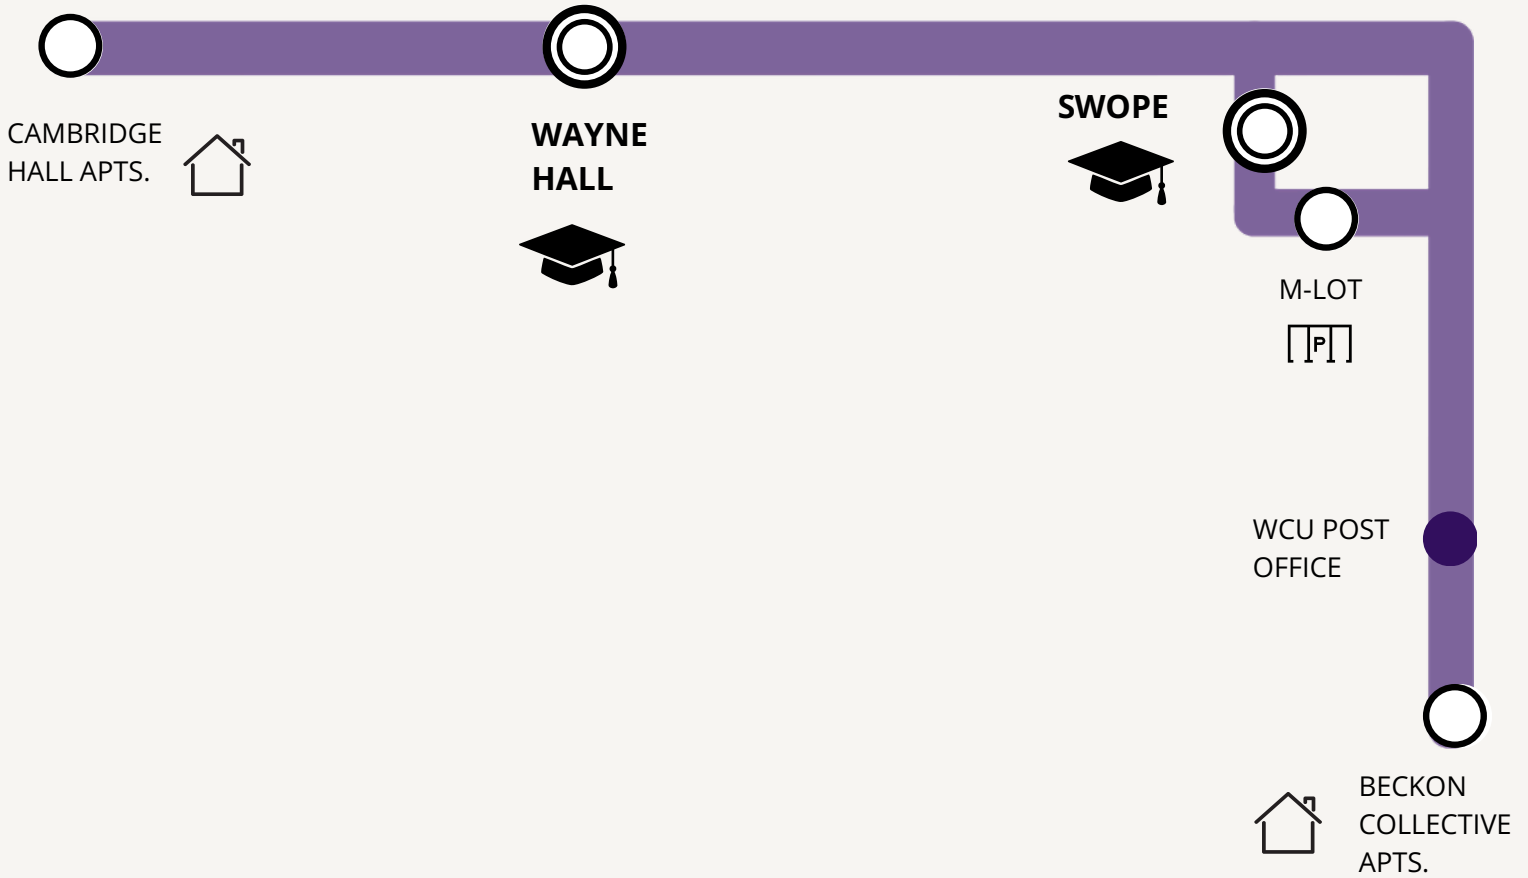

WCU SHUTTLES

PURPLE ROUTE

MONDAY - FRIDAY: 7:15 AM - 9:00 PM

LEGEND

Parking Lot 

Residential 

Campus Stop 

 SHUTTLE STOP

 ON-REQUEST STOP