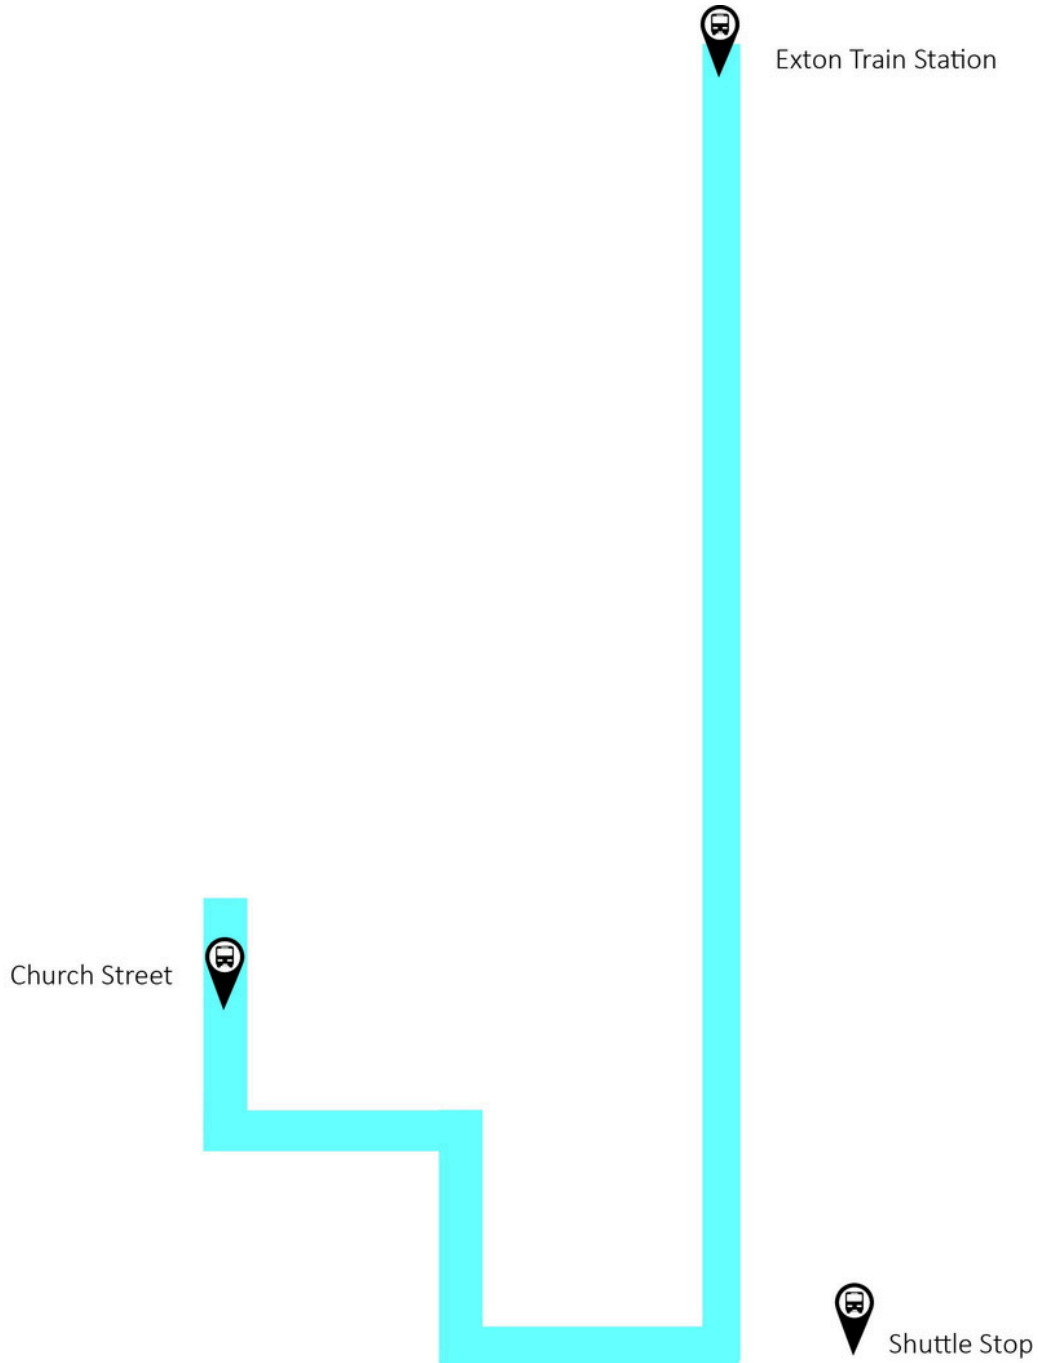

WCU Shuttles

Exton Train Shuttle

 *Monday-Friday: 7:20 AM-10:10 AM & 3:00 PM - 7:40 PM*

Exton Train Shuttle Schedule

AM SERVICE		
<i>DEPART EXTON STATION</i>	<i>DEPART WCU</i>	<i>ARRIVE EXTON STATION</i>
7:20 AM	7:40 AM	8:00 AM
8:15 AM	8:30 AM	8:50 AM
9:12 AM	9:30 AM	9:50 AM
9:50 AM	10:10 AM (Arrival Only)	
PM SERVICE		
<i>DEPART EXTON STATION</i>	<i>DEPART WCU</i>	<i>ARRIVE EXTON STATION</i>
	3:00 PM	3:20 PM
3:25 PM	3:55 PM	4:15 PM
4:20 PM	4:55 PM	5:15 PM
5:20 PM	6:15 PM	6:35 PM
6:40 PM	7:20 PM	7:40 PM

The shuttle picks up on the **WESTBOUND** side of the train station in the AM and drops off on the **EASTBOUND** side of the train station in the PM.