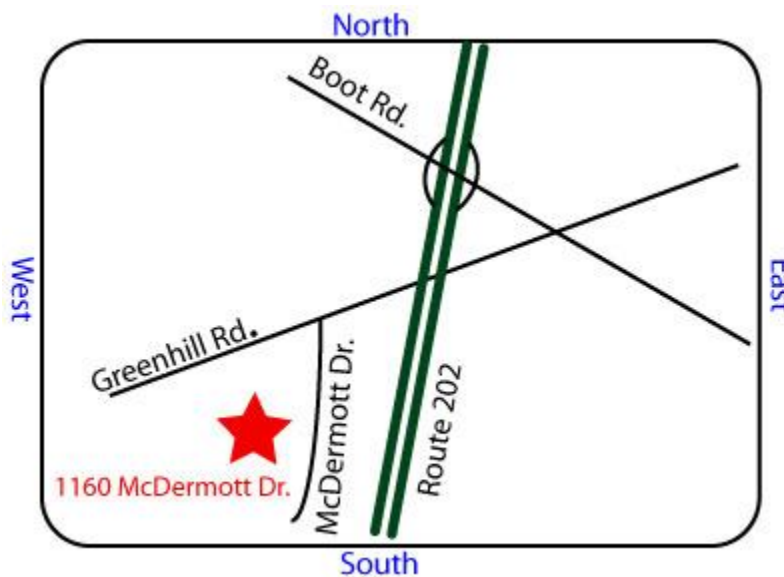

Directions to WCU Graduate Business Center and SPARC

SPARC is located on the second floor of the WCU Graduate Business Center. Follow the driving directions from Route 202 given below. The clinic is located on the second floor accessible by stairs or elevator. On the Second floor, go through the double doors and the main office is #214. Please check in at the main office upon arrival. 📍

All directions assume you are coming to West Chester via Route 202 - if coming via a different route please [contact us](#) and we will provide detailed directions.

LOCATION: 1160 McDermott Dr. near Boot Rd. exit off Route 202

- Directions: From Southbound 202 (heading toward West Chester) there are two options:
 - Option 1 - Exit at Boot Rd. and make a **left** at the traffic light at the end of the off ramp. Follow Boot Rd. a short distance to the second traffic light (Greenhill Rd.). Make a right onto Greenhill Rd. and follow approximately one-half (1/2) mile until you see McDermott Dr. on the left. Turn onto McDermott Dr. and the building is the third building on the right.
 - Option 2 - Exit at Boot Rd. and make a **right** at the traffic light at the end of the off ramp. Follow Boot Rd. for one-half (1/2) mile to the next traffic light. Make a left at the traffic light (Phoenixville Pike). Take Phoenixville Pike about three-quarters (3/4) of a mile until you come to Greenhill Rd. Turn left onto Greenhill Rd. and go a short distance until you see McDermott Dr. on the right. Turn onto McDermott Dr. and the building is the third building on the right.
- Directions: From Northbound 202 (heading toward King of Prussia) there is one easy way:
 - Exit at Boot Rd. and make a **right at** the traffic light at the end of the off ramp. Make a right at next traffic light (Greenhill Rd.). Take Greenhill Rd. about one-half (1/2) mile until you see McDermott Dr. on the left. Turn onto McDermott Dr. and the building is the third building on the right.