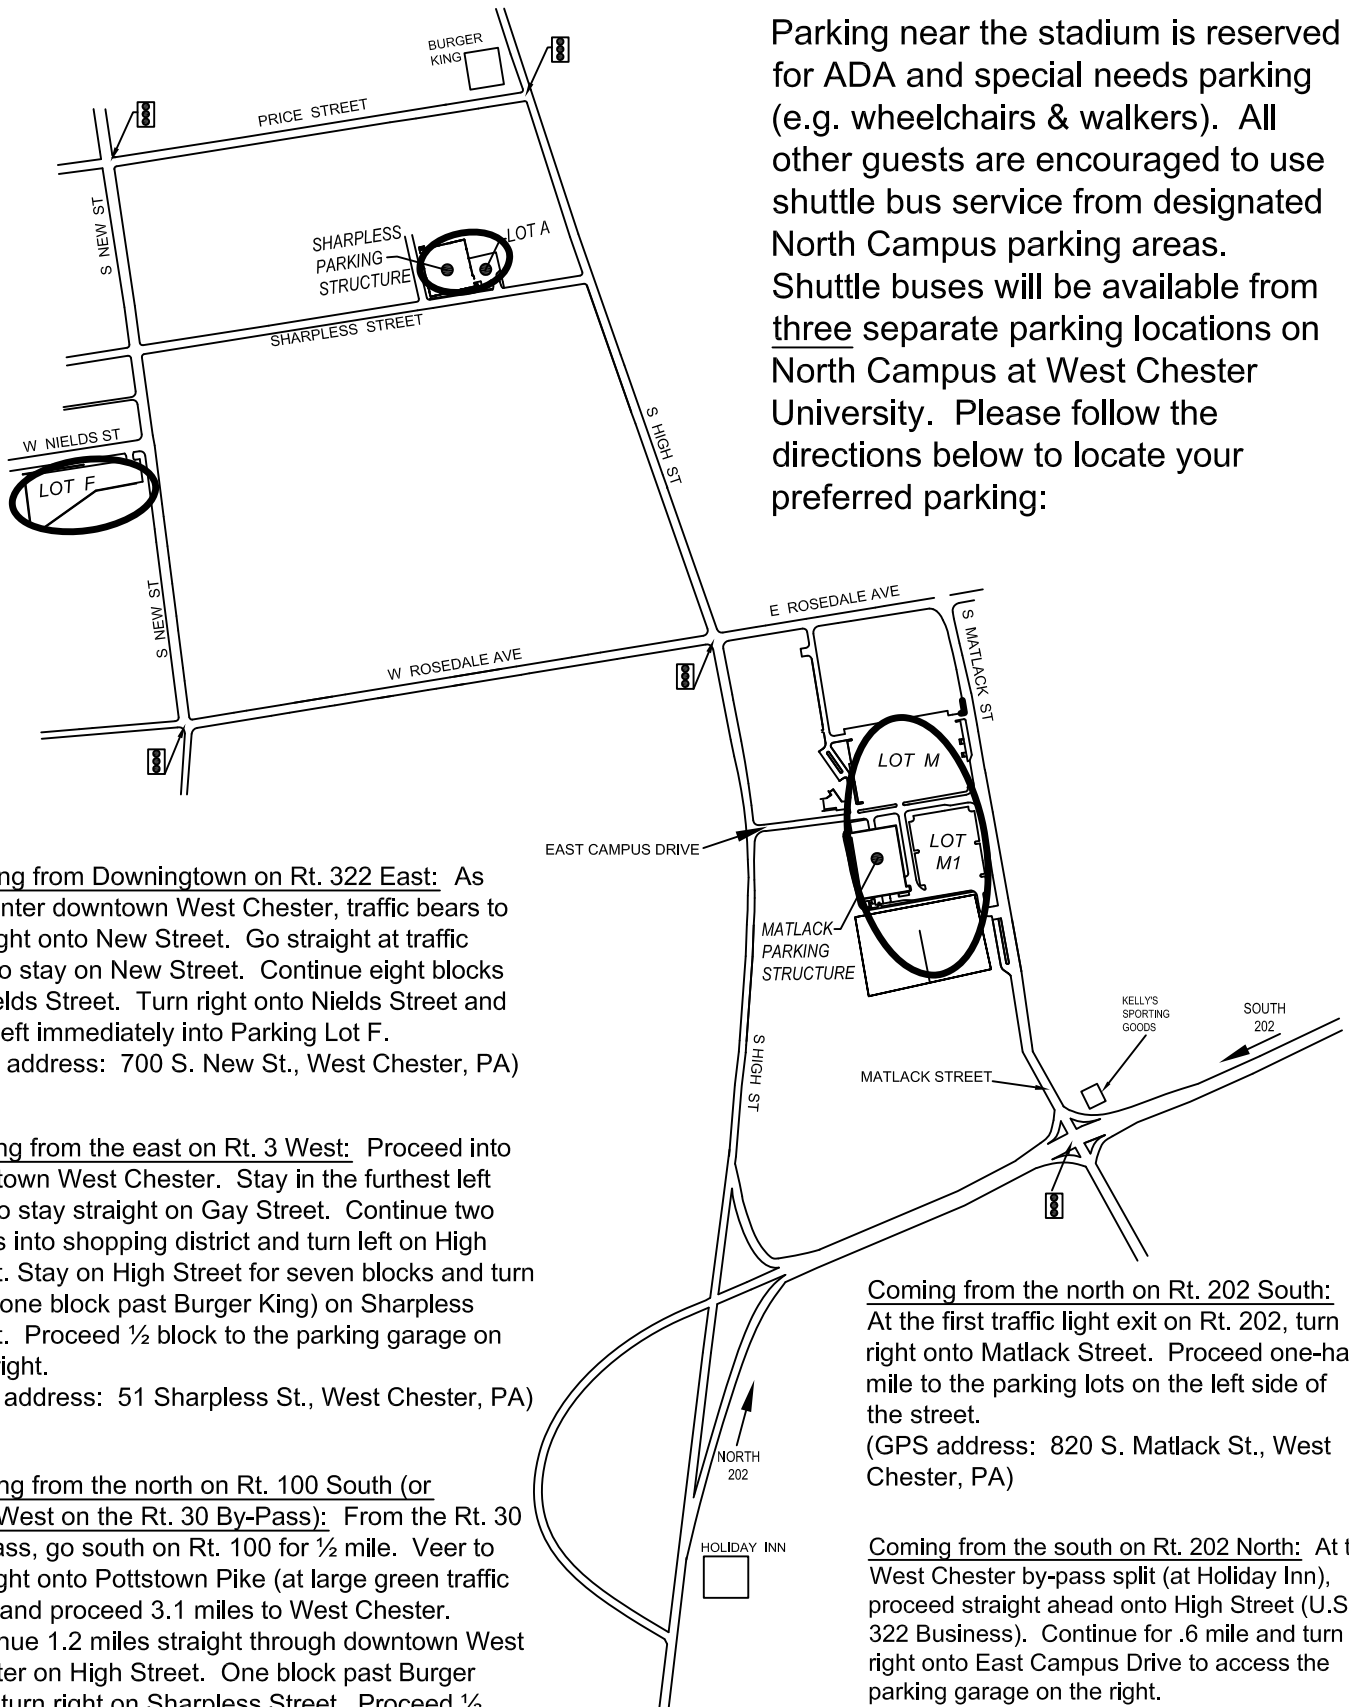

Coming from Downingtown on Rt. 322 East: As you enter downtown West Chester, traffic bears to the right onto New Street. Go straight at traffic light to stay on New Street. Continue eight blocks to Nields Street. Turn right onto Nields Street and then left immediately into Parking Lot F. (GPS address: 700 S. New St., West Chester, PA)

Coming from the east on Rt. 3 West: Proceed into downtown West Chester. Stay in the furthest left lane to stay straight on Gay Street. Continue two blocks into shopping district and turn left on High Street. Stay on High Street for seven blocks and turn right (one block past Burger King) on Sharpless Street. Proceed ½ block to the parking garage on your right. (GPS address: 51 Sharpless St., West Chester, PA)

Coming from the north on Rt. 100 South (or East-West on the Rt. 30 By-Pass): From the Rt. 30 By-Pass, go south on Rt. 100 for ½ mile. Veer to the right onto Pottstown Pike (at large green traffic sign) and proceed 3.1 miles to West Chester. Continue 1.2 miles straight through downtown West Chester on High Street. One block past Burger King, turn right on Sharpless Street. Proceed ½ block to the parking garage on your right. (GPS address: 51 Sharpless St., West Chester, PA)

Coming from the north on Rt. 202 South: At the first traffic light exit on Rt. 202, turn right onto Matlack Street. Proceed one-half mile to the parking lots on the left side of the street. (GPS address: 820 S. Matlack St., West Chester, PA)