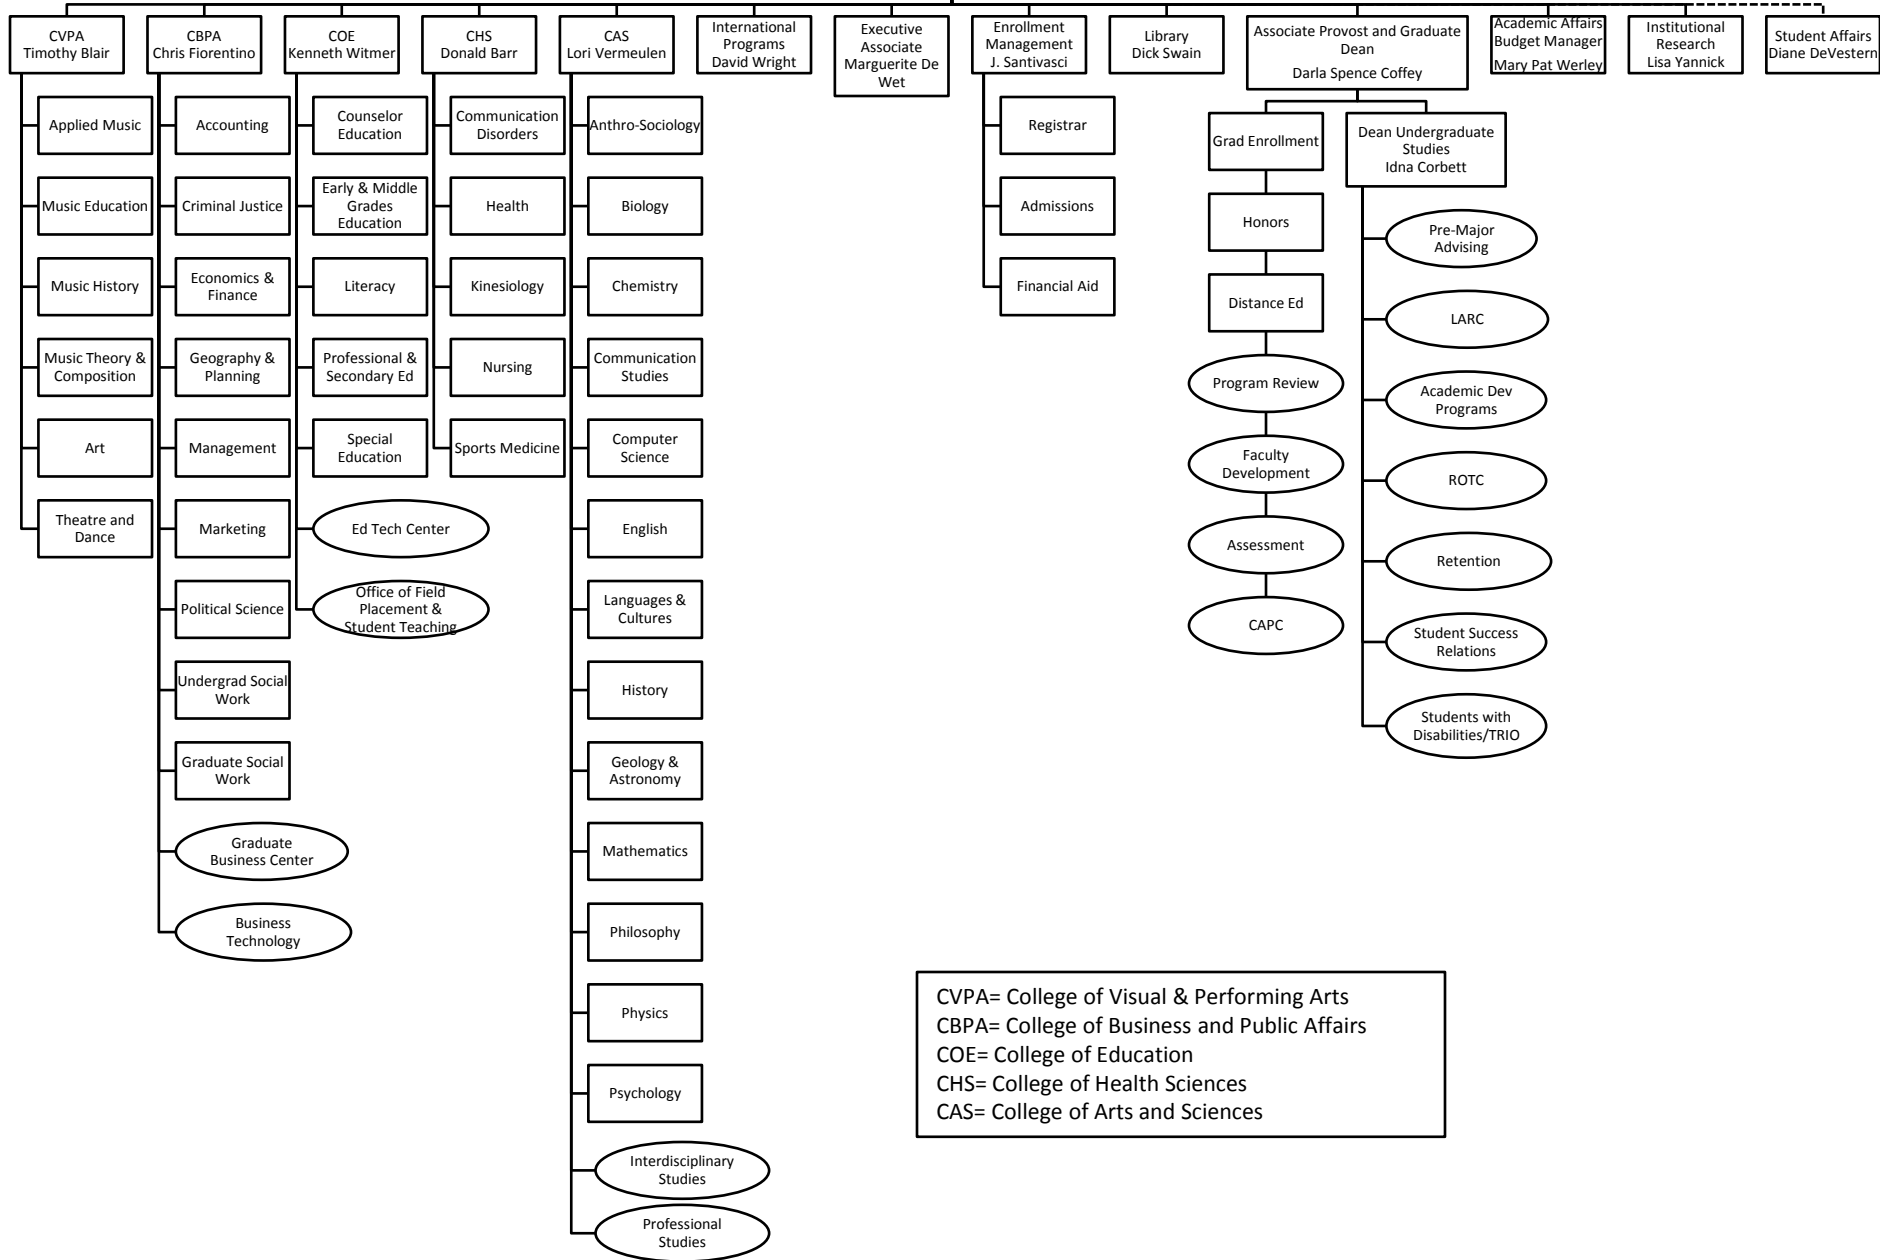

**Linda L. Lamwers- Vice President for Academic Affairs/Provost
2011-2012 Academic Affairs Organizational Chart**

CVPA= College of Visual & Performing Arts
 CBPA= College of Business and Public Affairs
 COE= College of Education
 CHS= College of Health Sciences
 CAS= College of Arts and Sciences