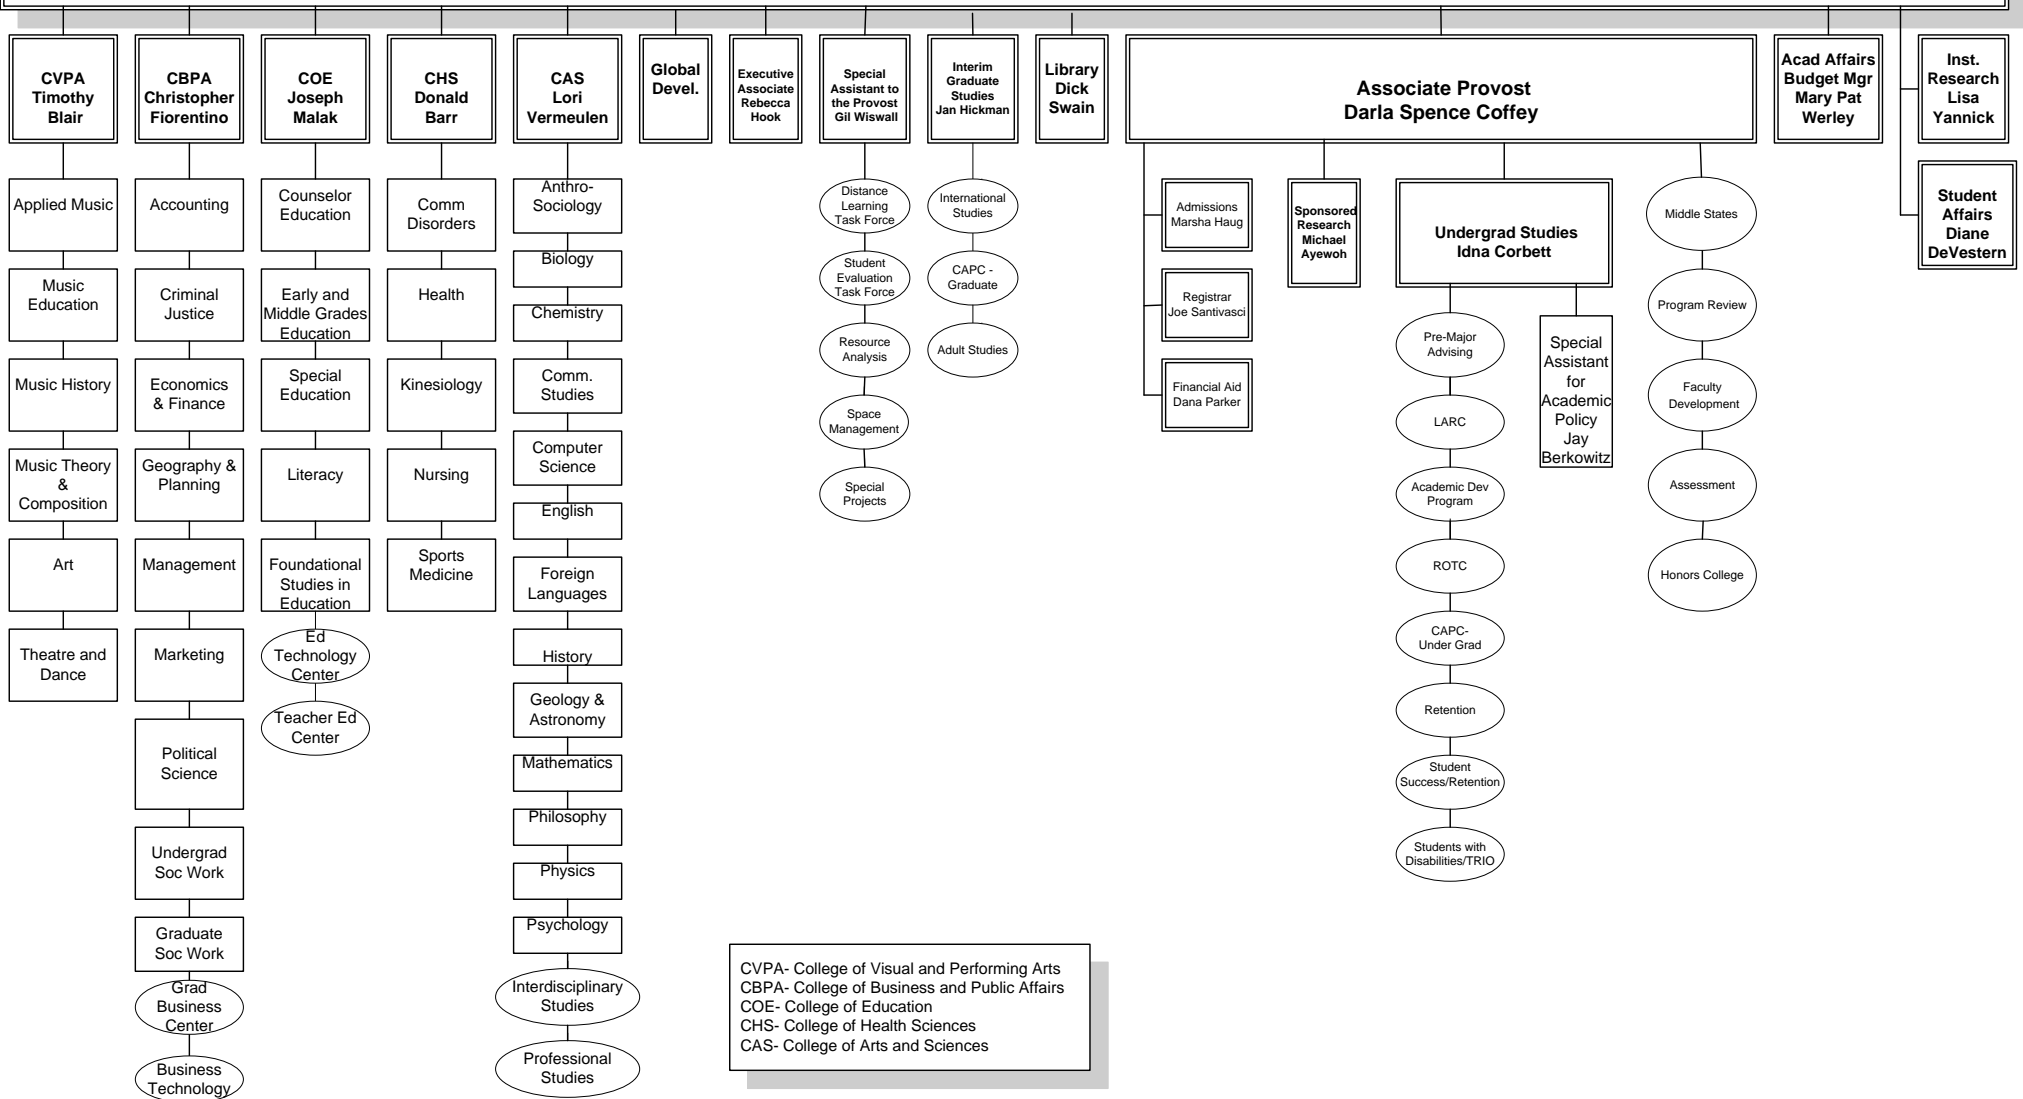

**Linda L. Lamwers – Vice President for Academic Affairs/Provost  
2009- 2010 Academic Affairs Organizational Chart**

CVPA- College of Visual and Performing Arts  
 CBPA- College of Business and Public Affairs  
 COE- College of Education  
 CHS- College of Health Sciences  
 CAS- College of Arts and Sciences