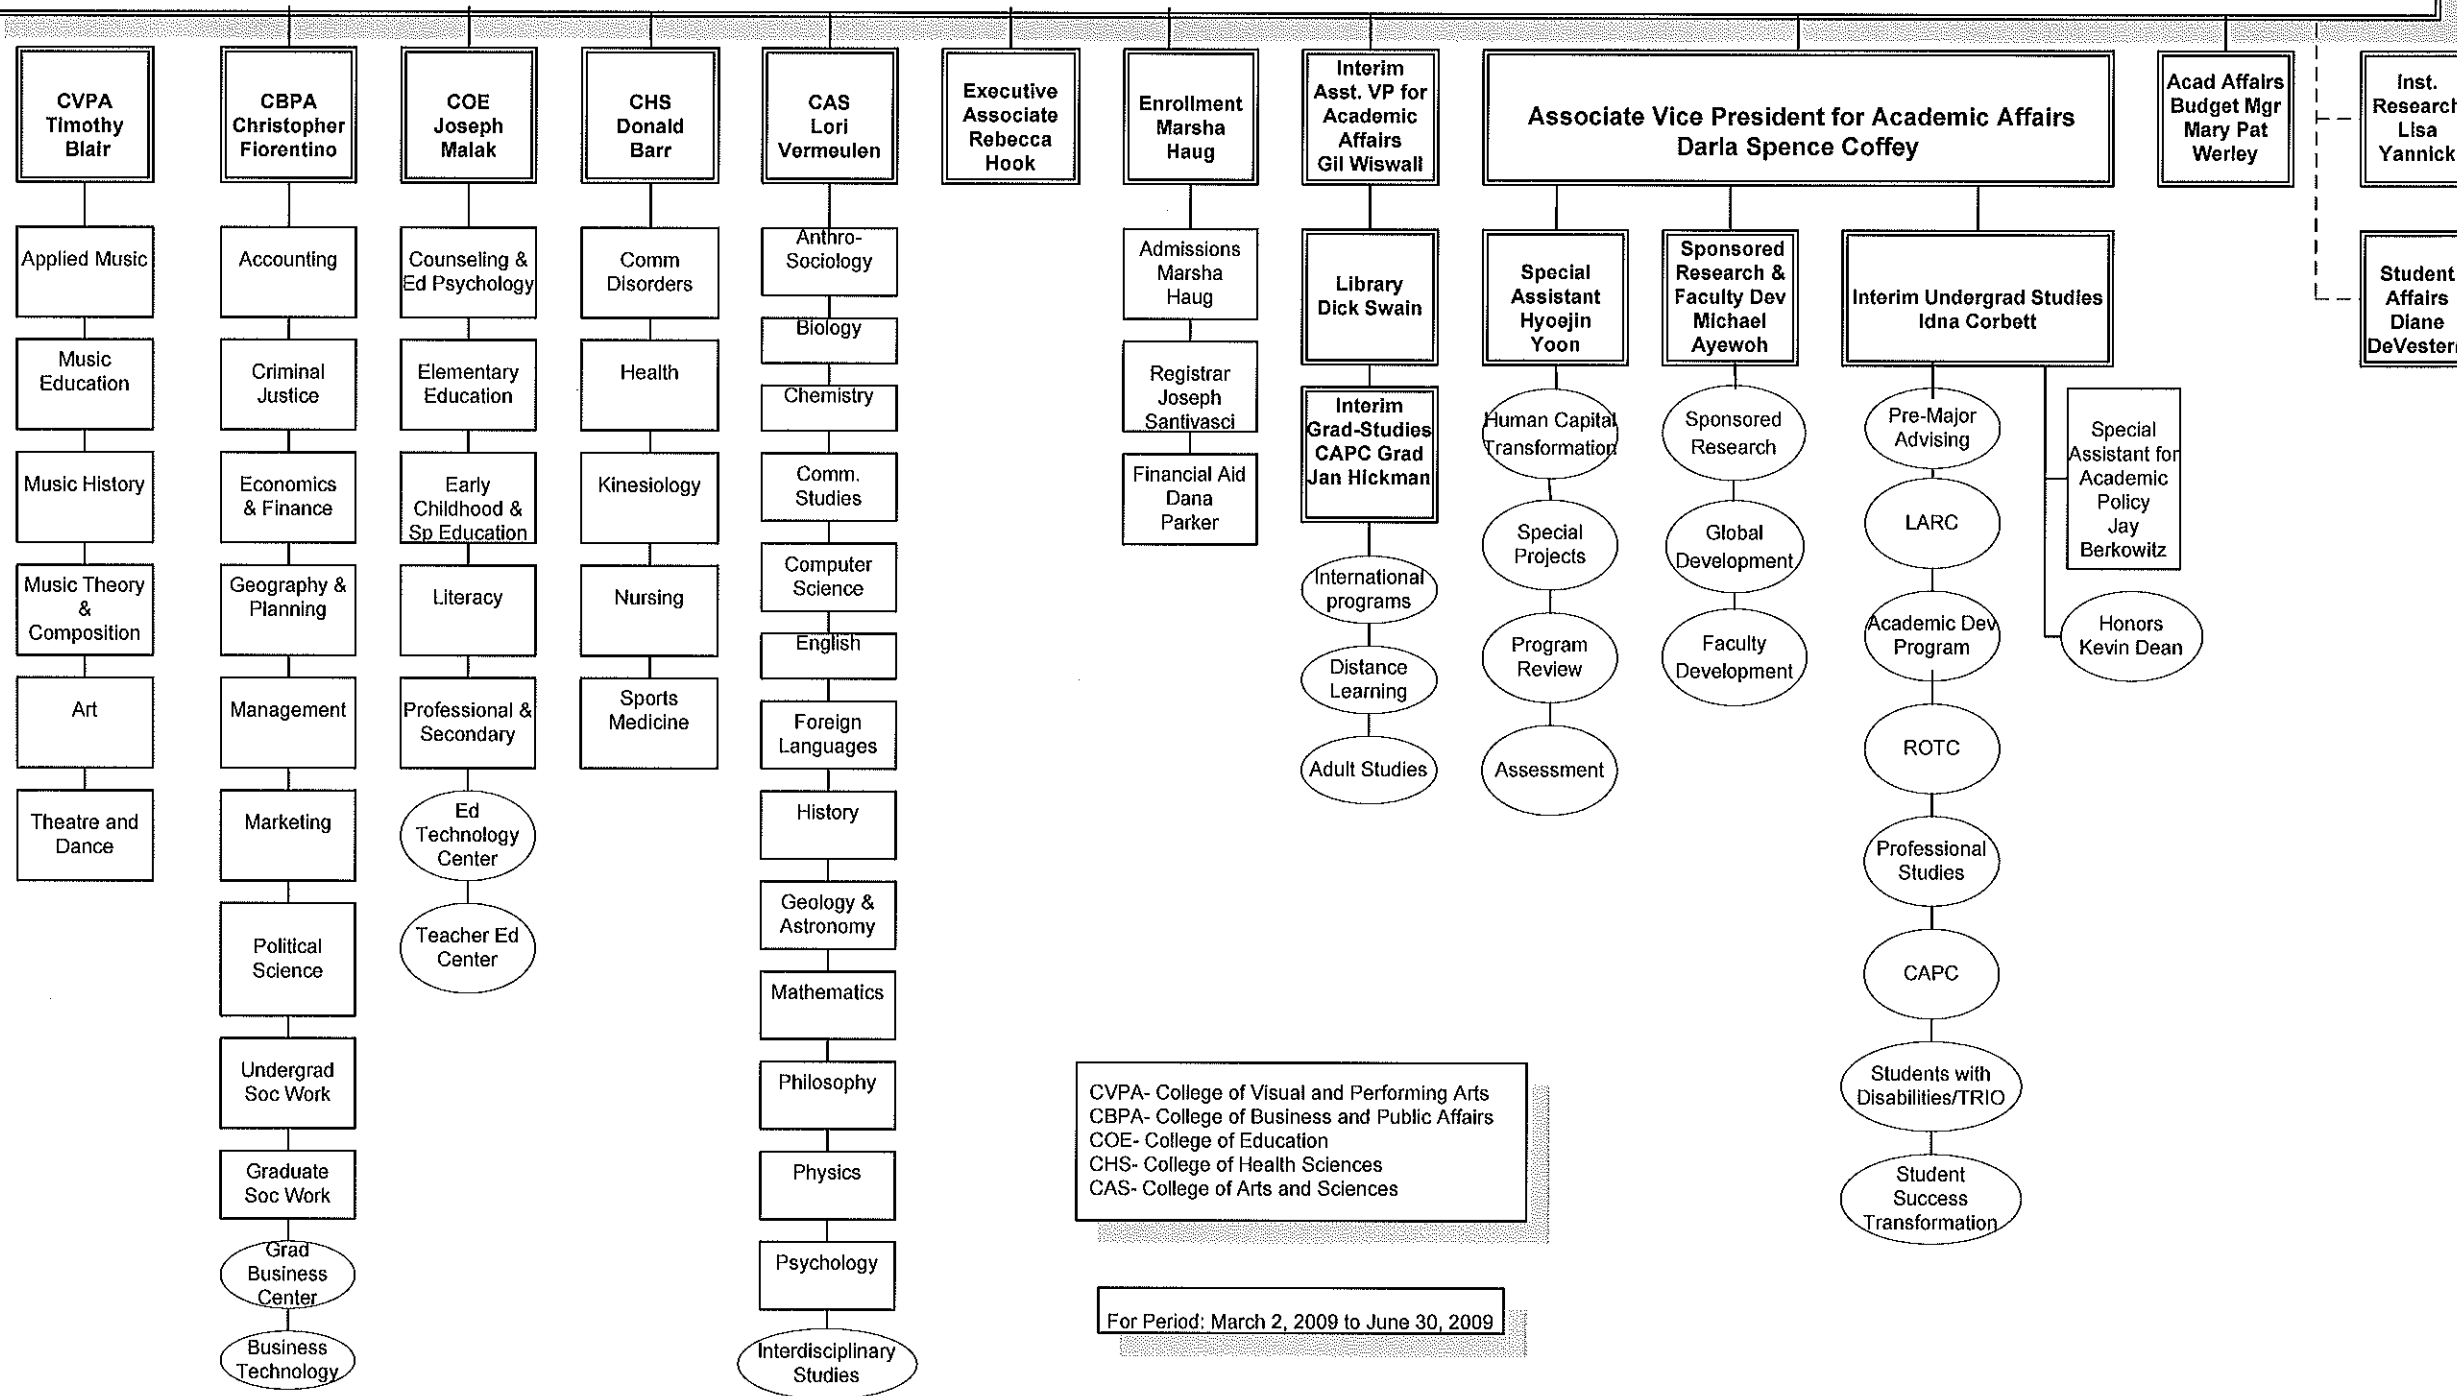

**Linda L. Lamwers – Vice President for Academic Affairs/Provost
2009 Academic Affairs Organizational Chart**

CVPA- College of Visual and Performing Arts
 CBPA- College of Business and Public Affairs
 COE- College of Education
 CHS- College of Health Sciences
 CAS- College of Arts and Sciences

For Period: March 2, 2009 to June 30, 2009