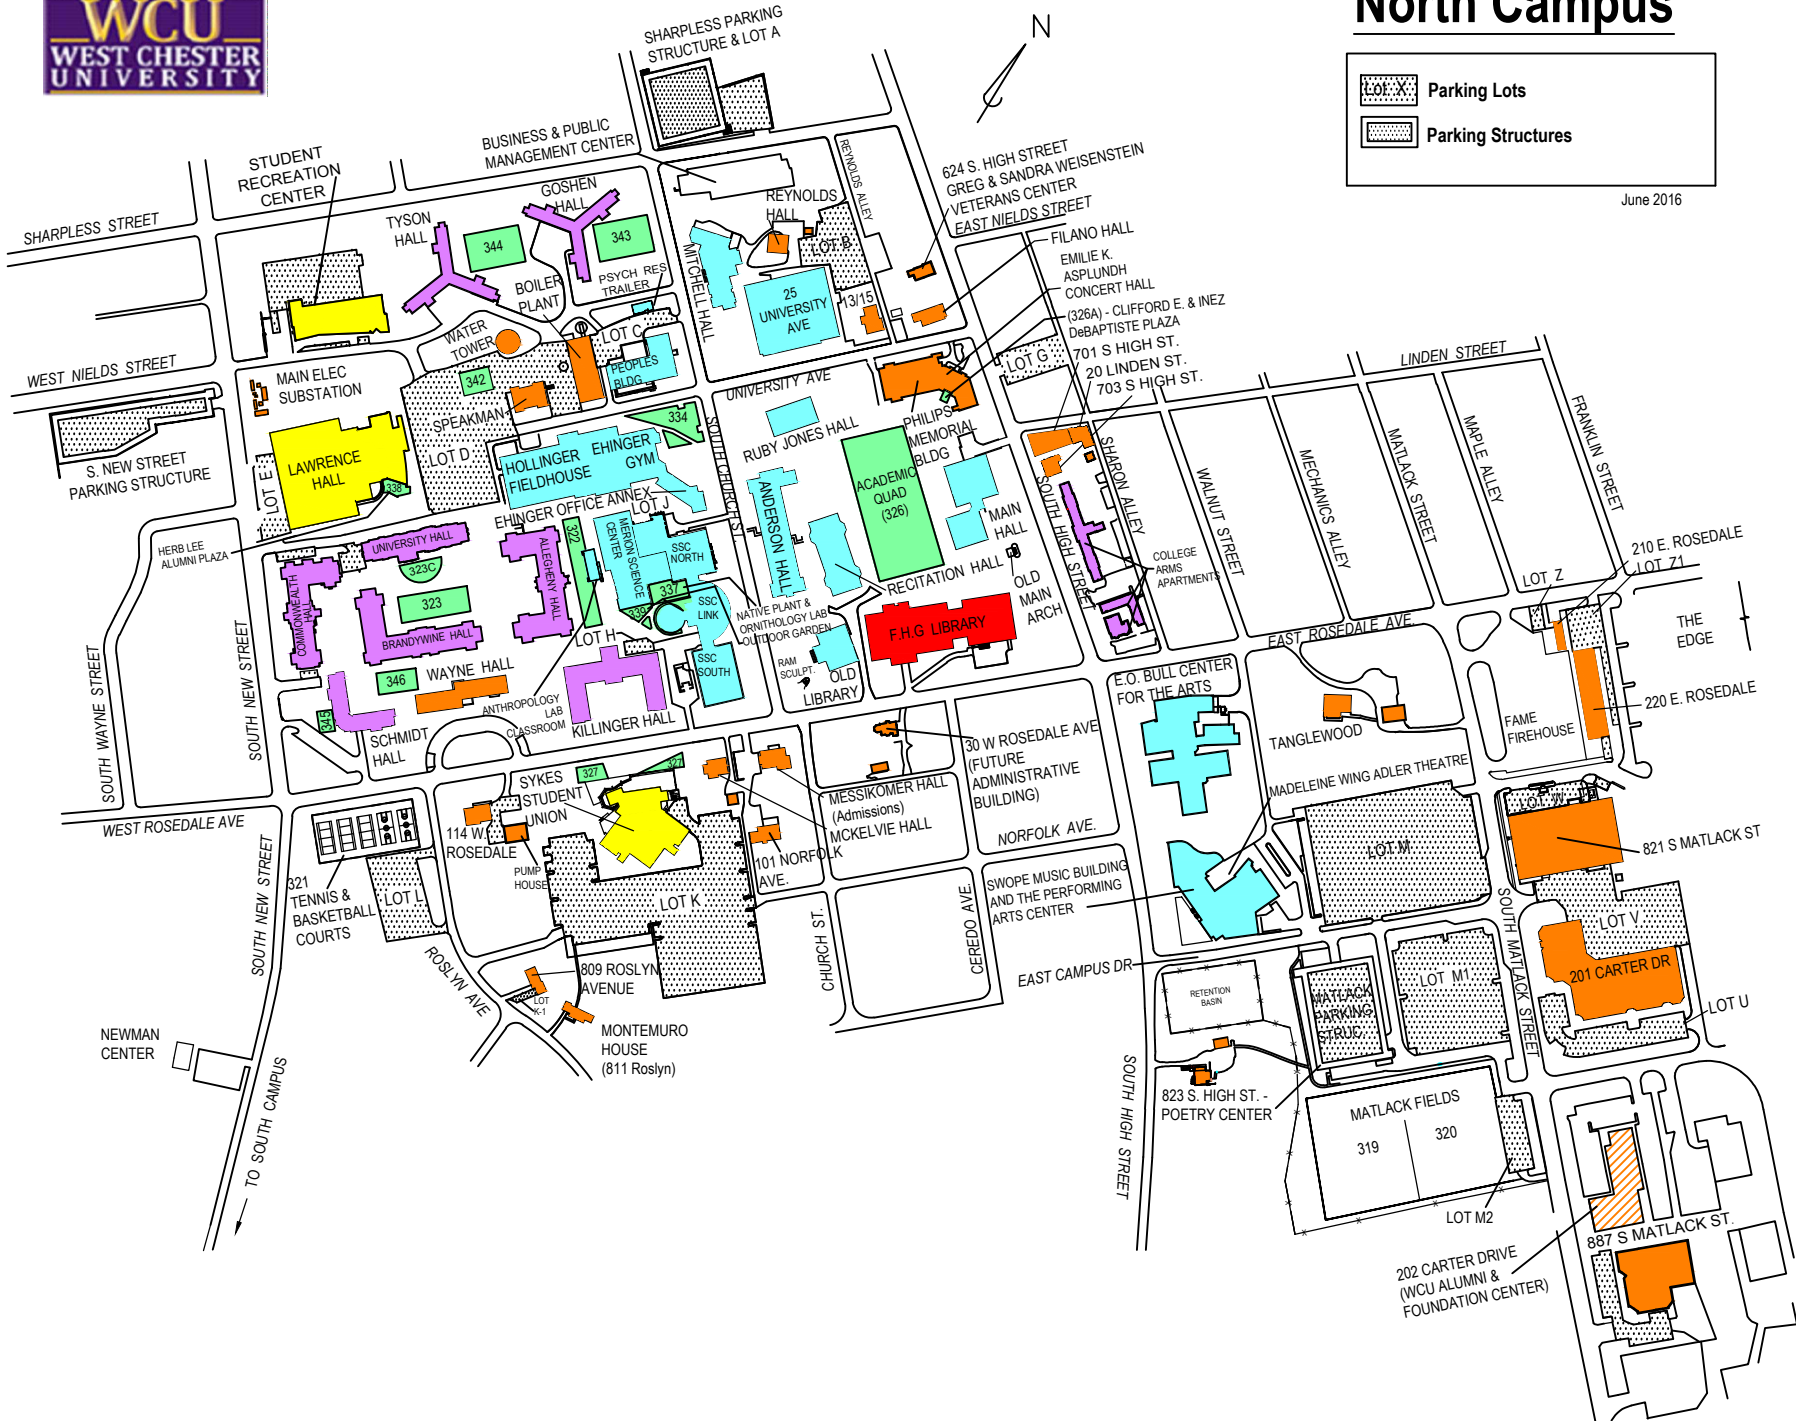

North Campus

	Parking Lots
	Parking Structures

June 2016

202 CARTER DRIVE
(WCU ALUMNI & FOUNDATION CENTER)