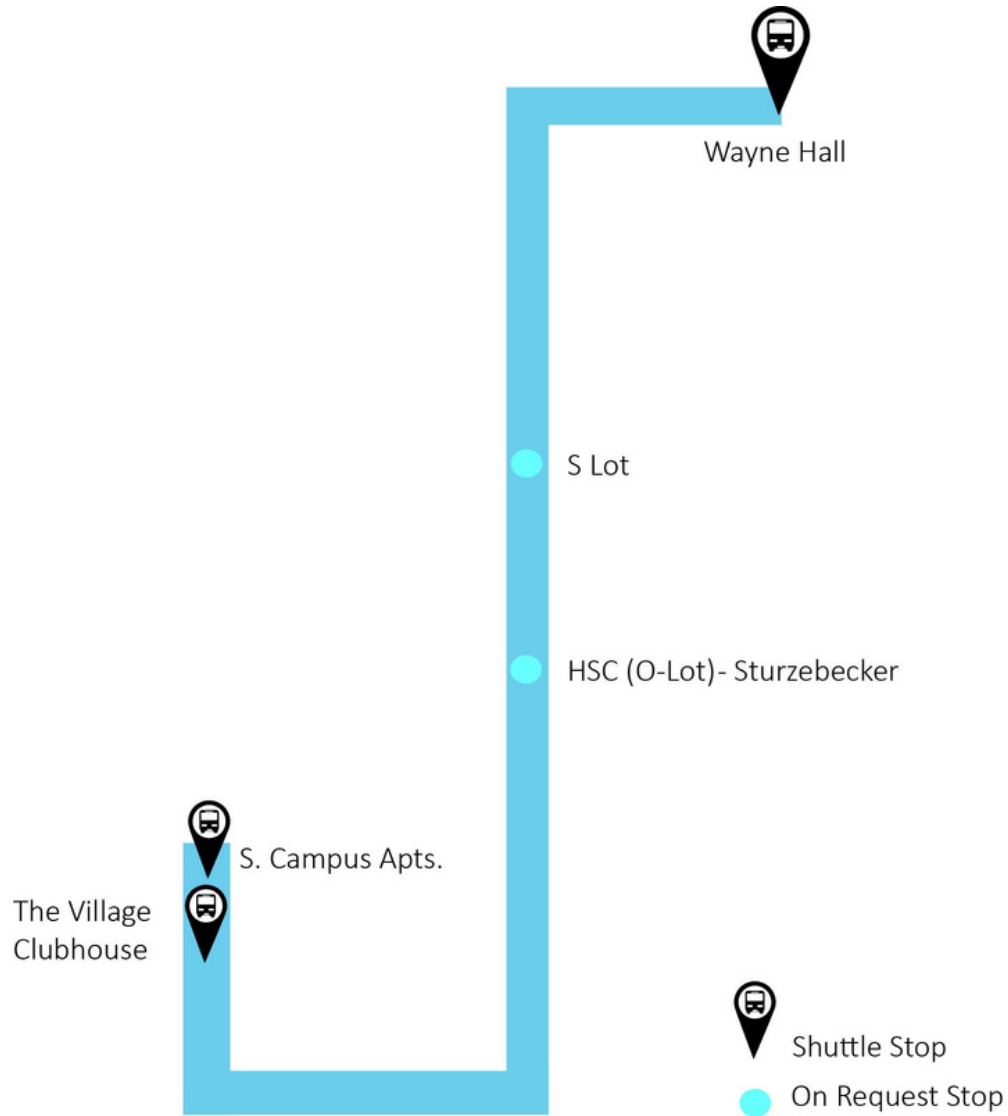

WCU Shuttles

Winter Sessions Route

Monday-Friday
7:30 AM - 6:30 PM

WINTER SESSION ROUTE

NORTH CAMPUS

SOUTH CAMPUS

- | | | |
|----------------------------|--------------------------|---------------------------|
| STUDENT SERVICES | STUDENT HOUSING | ACADEMIC BUILDINGS |
| 27. Sykes Student Union | 1. Tyson | 12. BPMC |
| 28. FHG Library | 2. Goshen | 13. Mitchell |
| 29. Peoples | 3. Schmidt | 14. 25 University Ave. |
| 30. Student Rec Center | 4. Killinger | 15. Ruby Jones Hall |
| 31. Lawrence Center | 5. Brandywine Hall | 16. SECC |
| 32. University Post Office | 6. Allegheny Hall | 17. Ehinger Office Annex |
| | 7. Commonwealth Hall | 18. Science Complex |
| | 8. University Hall | 19. Anderson Hall |
| | 9. College Arms Apts. | 20. Old Library |
| | 10. South Campus Apts. | 21. Recitation Hall |
| | 11. Village Campus Apts. | 22. Main Hall |
| | | 23. E.O. Bull |
| | | 24. Swope |
| | | 25. 210 E. Rosedale |
| | | 26. Sturzebecker HSC |

STOPS

- Wayne Hall
- Village Clubhouse
- South Campus Apts.

On-Request Stops:
 S-Lot, HSC O-Lot,
 Southside (drop off only)

Shuttle Stops On-Request Shuttle Stops

SERVICE FREQUENCY

every
16
minutes

7:30 AM

6:30 PM

SOUTHBOUND TO SOUTH CAMPUS			
<i>Wayne Hall</i>	<i>HSC (O-Lot) on request</i>	<i>Village Clubhouse</i>	<i>Southside (drop off only)</i>
7:39 AM	7:41	7:42	7:43
7:55	7:57	7:58	7:59
8:11	8:13	8:14	8:15
8:27	8:29	8:30	8:31
8:43	8:45	8:46	8:47
THEN EVERY 16 MINUTES			
12:11 PM	12:13	12:14	12:15
12:27	12:29	12:30	12:31
12:43	12:45	12:46	12:47
12:59	1:01	1:02	1:03
1:15	1:17	1:18	1:19
THEN EVERY 16 MINUTES			
4:59	5:01	5:02	5:03
5:15	5:17	5:18	5:19
5:31	5:33	5:34	5:35
5:47	5:49	5:50	5:51
6:03	6:05	6:06	6:07
6:19	6:21	6:22	6:23