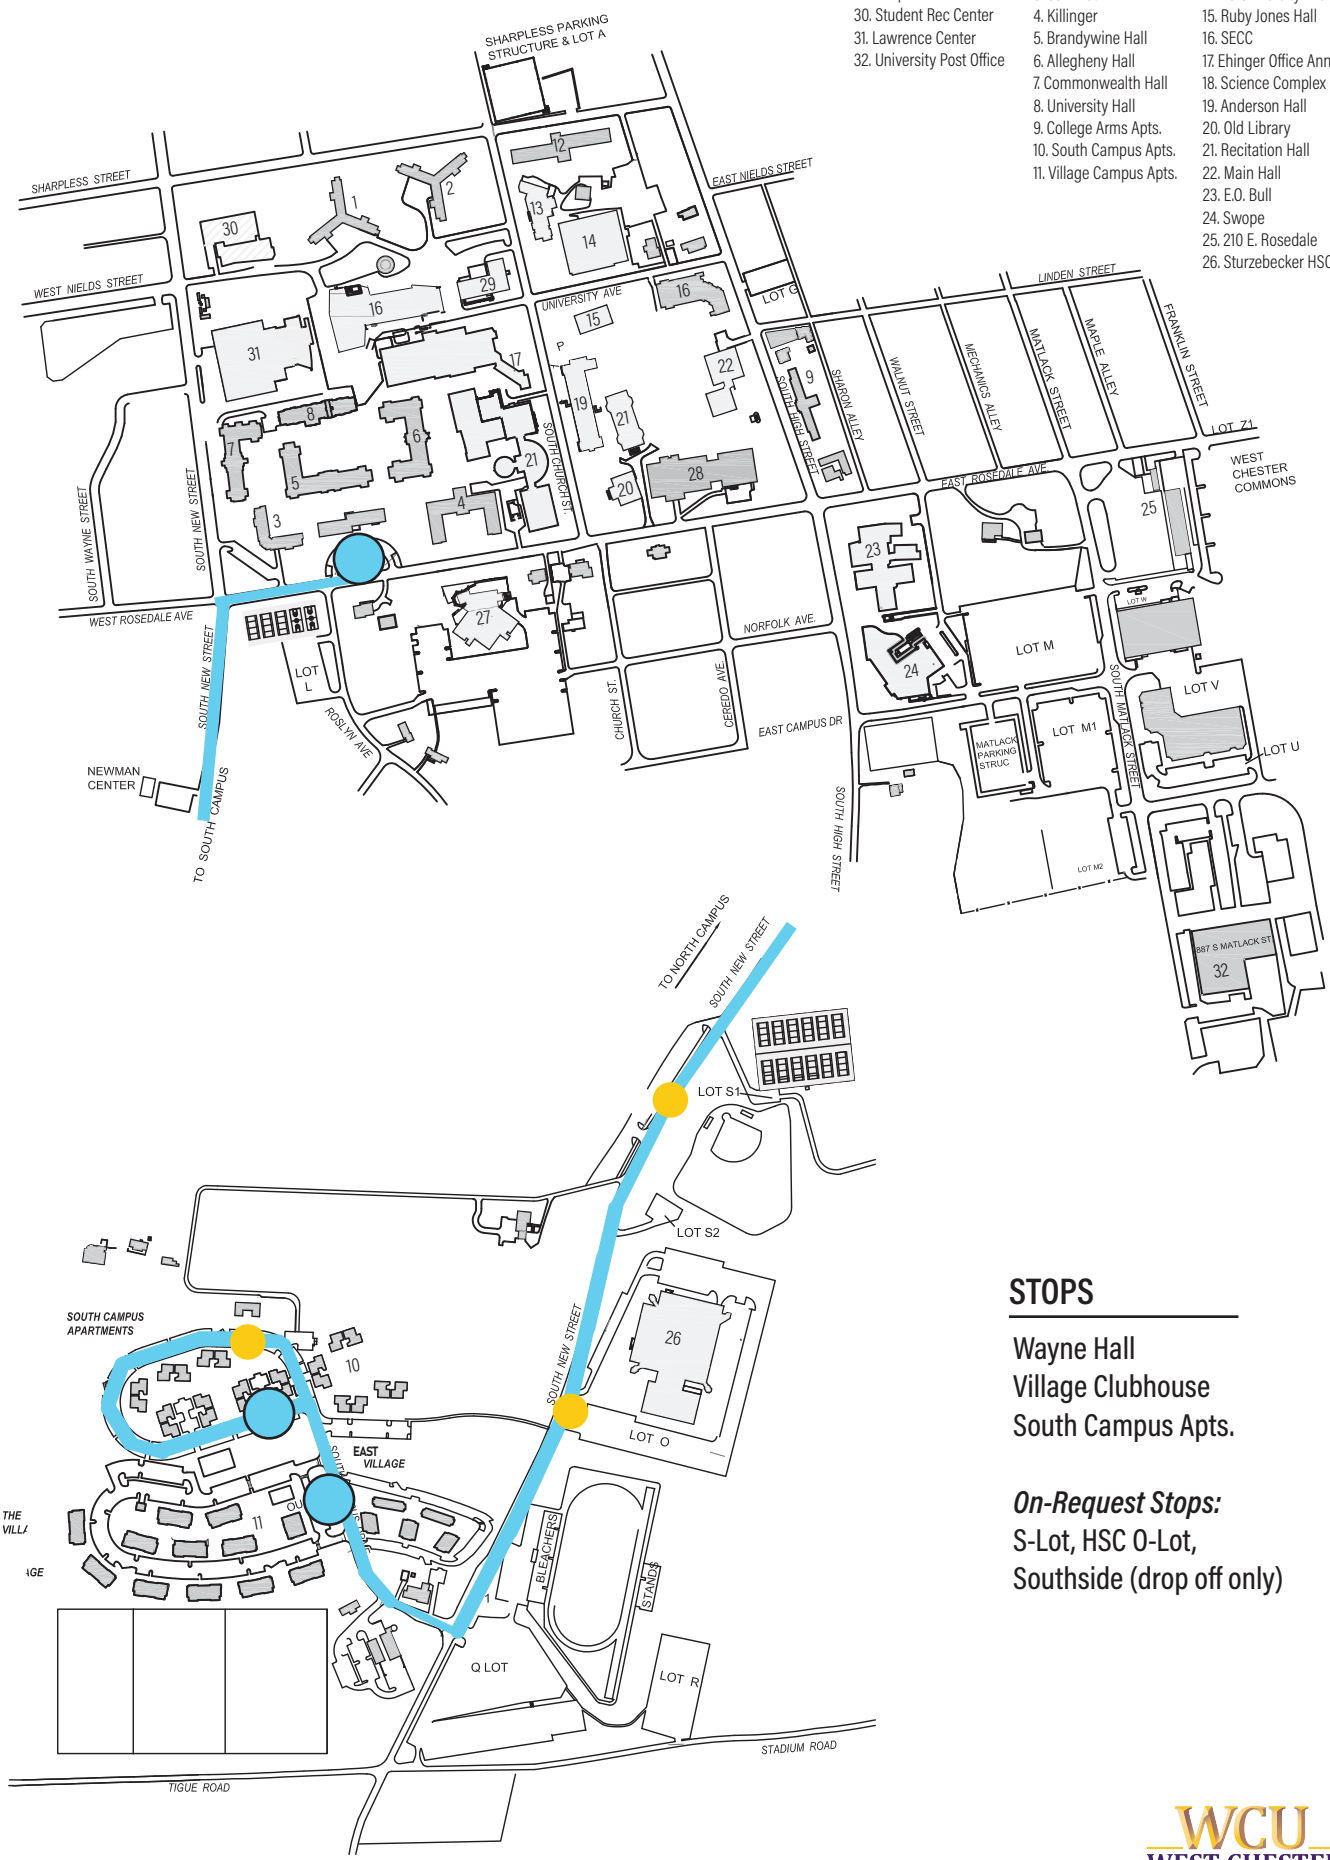

WCU Shuttles

Winter Sessions Route

Monday-Friday
7:30 AM - 6:30 PM

WINTER SESSION ROUTE

NORTH CAMPUS

SOUTH CAMPUS

- | | | |
|----------------------------|--------------------------|---------------------------|
| STUDENT SERVICES | STUDENT HOUSING | ACADEMIC BUILDINGS |
| 27. Sykes Student Union | 1. Tyson | 12. BPMC |
| 28. FHG Library | 2. Goshen | 13. Mitchell |
| 29. Peoples | 3. Schmidt | 14. 25 University Ave. |
| 30. Student Rec Center | 4. Killinger | 15. Ruby Jones Hall |
| 31. Lawrence Center | 5. Brandywine Hall | 16. SECC |
| 32. University Post Office | 6. Allegheny Hall | 17. Ehinger Office Annex |
| | 7. Commonwealth Hall | 18. Science Complex |
| | 8. University Hall | 19. Anderson Hall |
| | 9. College Arms Apts. | 20. Old Library |
| | 10. South Campus Apts. | 21. Recitation Hall |
| | 11. Village Campus Apts. | 22. Main Hall |
| | | 23. E.O. Bull |
| | | 24. Swope |
| | | 25. 210 E. Rosedale |
| | | 26. Sturzebecker HSC |

STOPS

- Wayne Hall
- Village Clubhouse
- South Campus Apts.

On-Request Stops:
 S-Lot, HSC O-Lot,
 Southside (drop off only)

Shuttle Stops On-Request Shuttle Stops

SERVICE FREQUENCY

every
16
minutes

7:30 AM

6:30 PM

SOUTHBOUND TO SOUTH CAMPUS			
<i>Wayne Hall</i>	<i>HSC (O-Lot) on request</i>	<i>Village Clubhouse</i>	<i>Southside (drop off only)</i>
7:39 AM	7:41	7:42	7:43
7:55	7:57	7:58	7:59
8:11	8:13	8:14	8:15
8:27	8:29	8:30	8:31
8:43	8:45	8:46	8:47
THEN EVERY 16 MINUTES			
12:11 PM	12:13	12:14	12:15
12:27	12:29	12:30	12:31
12:43	12:45	12:46	12:47
12:59	1:01	1:02	1:03
1:15	1:17	1:18	1:19
THEN EVERY 16 MINUTES			
4:59	5:01	5:02	5:03
5:15	5:17	5:18	5:19
5:31	5:33	5:34	5:35
5:47	5:49	5:50	5:51
6:03	6:05	6:06	6:07
6:19	6:21	6:22	6:23